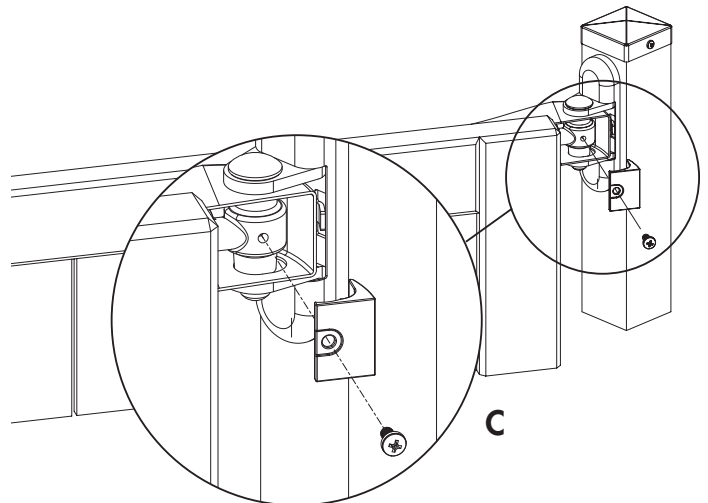

CODE: 4DW

① Explosion & Dimensions

② Adjustability

③ Preparation

④ Installing eyebolt and security cover

⑤ Finalizing the installation

LOCINOX[®]
WWW.LOCINOX.COM

Doc. Nr.: MANU-000102