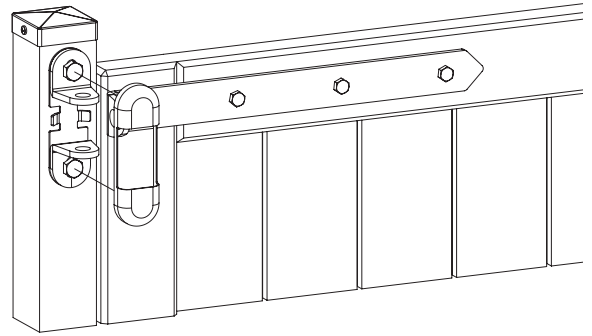

CODE: 4DW

① Explosion & Dimensions

② Adjustability

③ Preparation

④ Installing eyebolt and security cover

⑤ Finalizing the installation

LOCINOX[®]
WWW.LOCINOX.COM

Doc. Nr.: MANU-000102