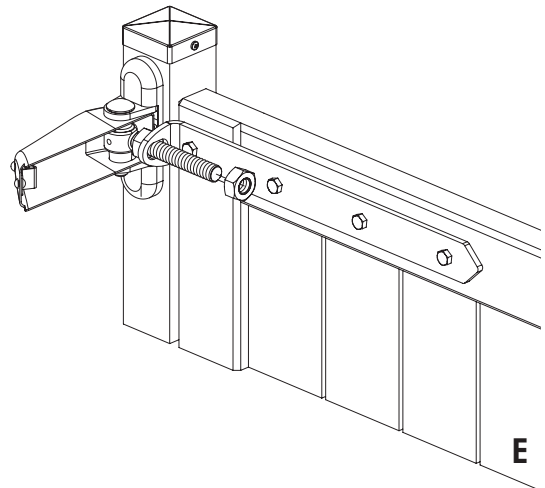

CODE: 4DW

① Explosion & Dimensions

② Adjustability

③ Preparation

④ Installing eyebolt and security cover

⑤ Finalizing the installation

LOCINOX[®]
WWW.LOCINOX.COM

Doc. Nr.: MANU-000102