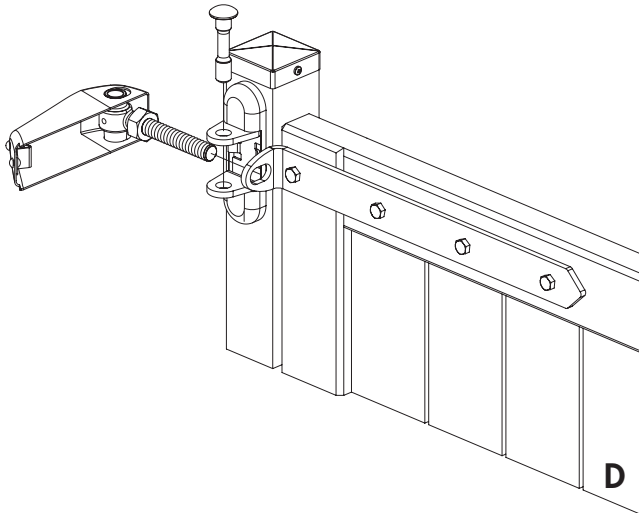

CODE: 4DW

① Explosion & Dimensions

② Adjustability

③ Preparation

④ Installing eyebolt and security cover

⑤ Finalizing the installation

LOCINOX[®]
WWW.LOCINOX.COM

Doc. Nr.: MANU-000102