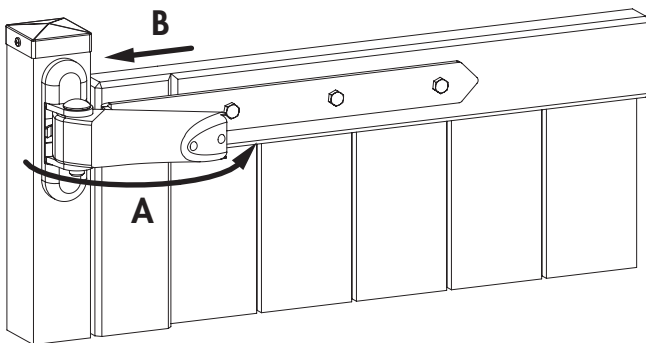

CODE: 4DW

① Explosion & Dimensions

② Adjustability

③ Preparation

④ Installing eyebolt and security cover

⑤ Finalizing the installation

LOCINOX[®]
WWW.LOCINOX.COM

Doc. Nr.: MANU-000102