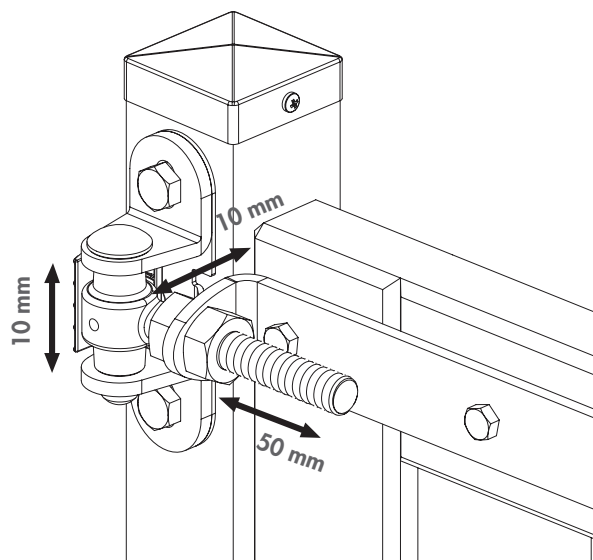

CODE: 4DW

① Explosion & Dimensions

② Adjustability

③ Preparation

④ Installing eyebolt and security cover

⑤ Finalizing the installation

LOCINOX[®]
WWW.LOCINOX.COM

Doc. Nr.: MANU-000102