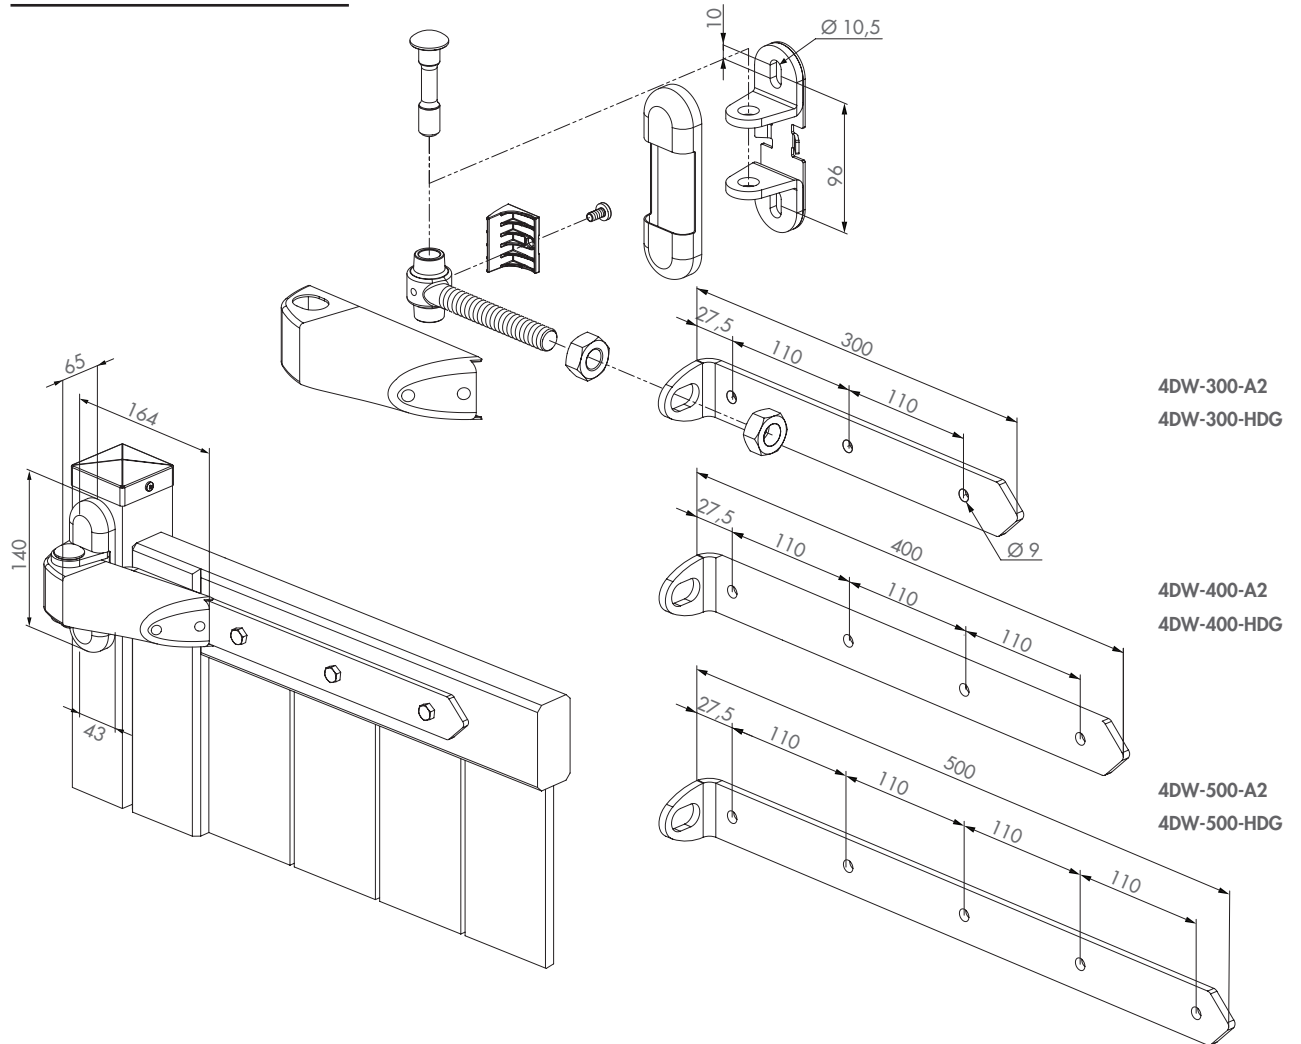

CODE: 4DW

① Explosion & Dimensions

② Adjustability

③ Preparation

④ Installing eyebolt and security cover

⑤ Finalizing the installation

LOCINOX[®]
WWW.LOCINOX.COM

Doc. Nr.: MANU-000102