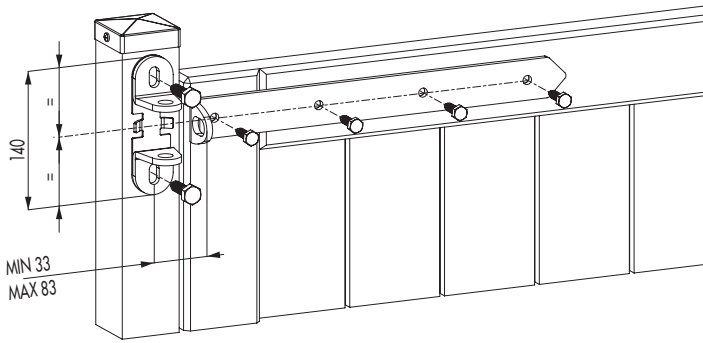

CODE: 4DW

① Explosion & Dimensions

② Adjustability

③ Preparation

④ Installing eyebolt and security cover

⑤ Finalizing the installation

LOCINOX[®]
WWW.LOCINOX.COM

Doc. Nr.: MANU-000102