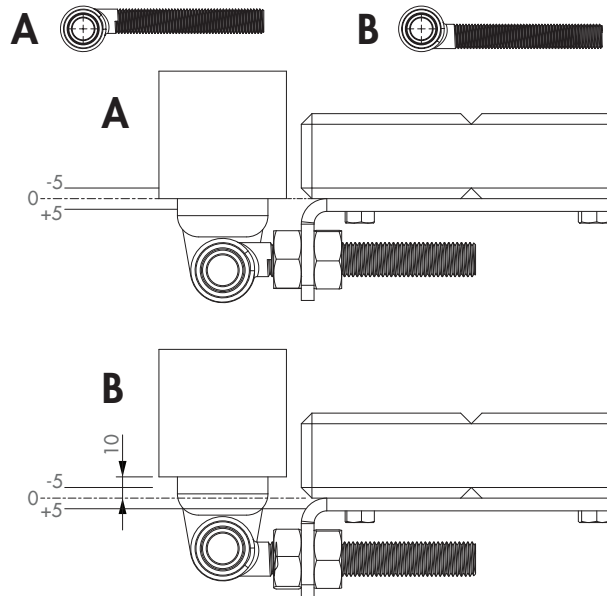

CODE: 4DW

① Explosion & Dimensions

② Adjustability

③ Preparation

④ Installing eyebolt and security cover

⑤ Finalizing the installation

LOCINOX[®]
WWW.LOCINOX.COM

Doc. Nr.: MANU-000102