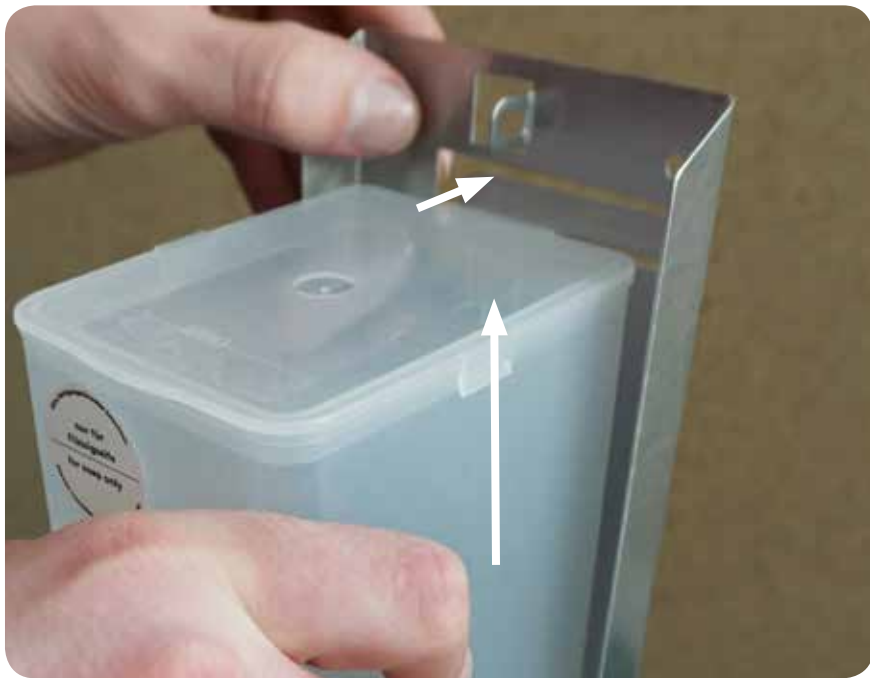

MOUNTING INSTRUCTION MONTAGE-ANLEITUNG

soap dispenser ONE
Creme-Seifenspender ONE

PU-140 / DP-140 / SF-140

PROOX GmbH
A-6971 Hard / Austria
www.proox.com

1

3

2

4