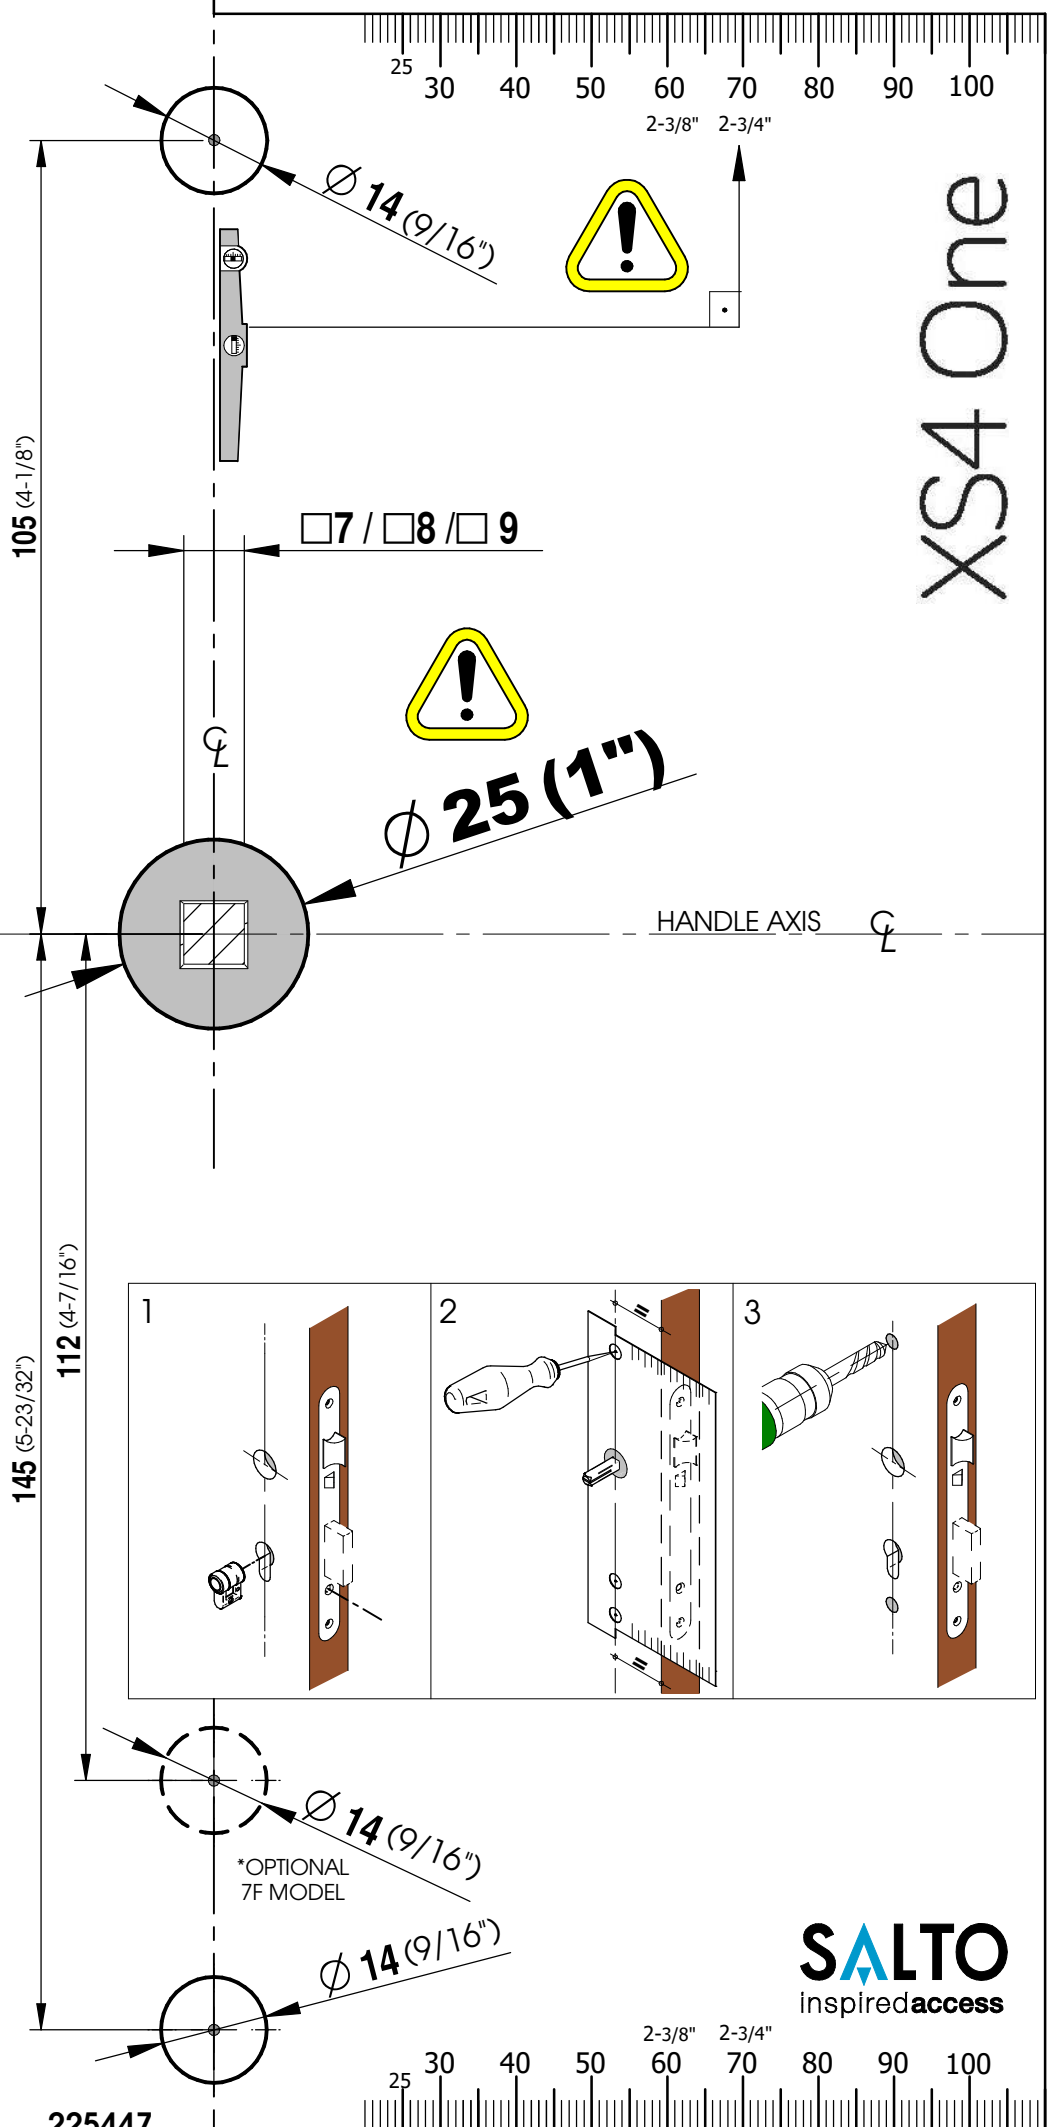

XS4 One

112 (4-7/16")
145 (5-23/32")

SALTO
inspiredaccess

225447
02/17

XS4 One

225447
02/17

SALTO
inspiredaccess