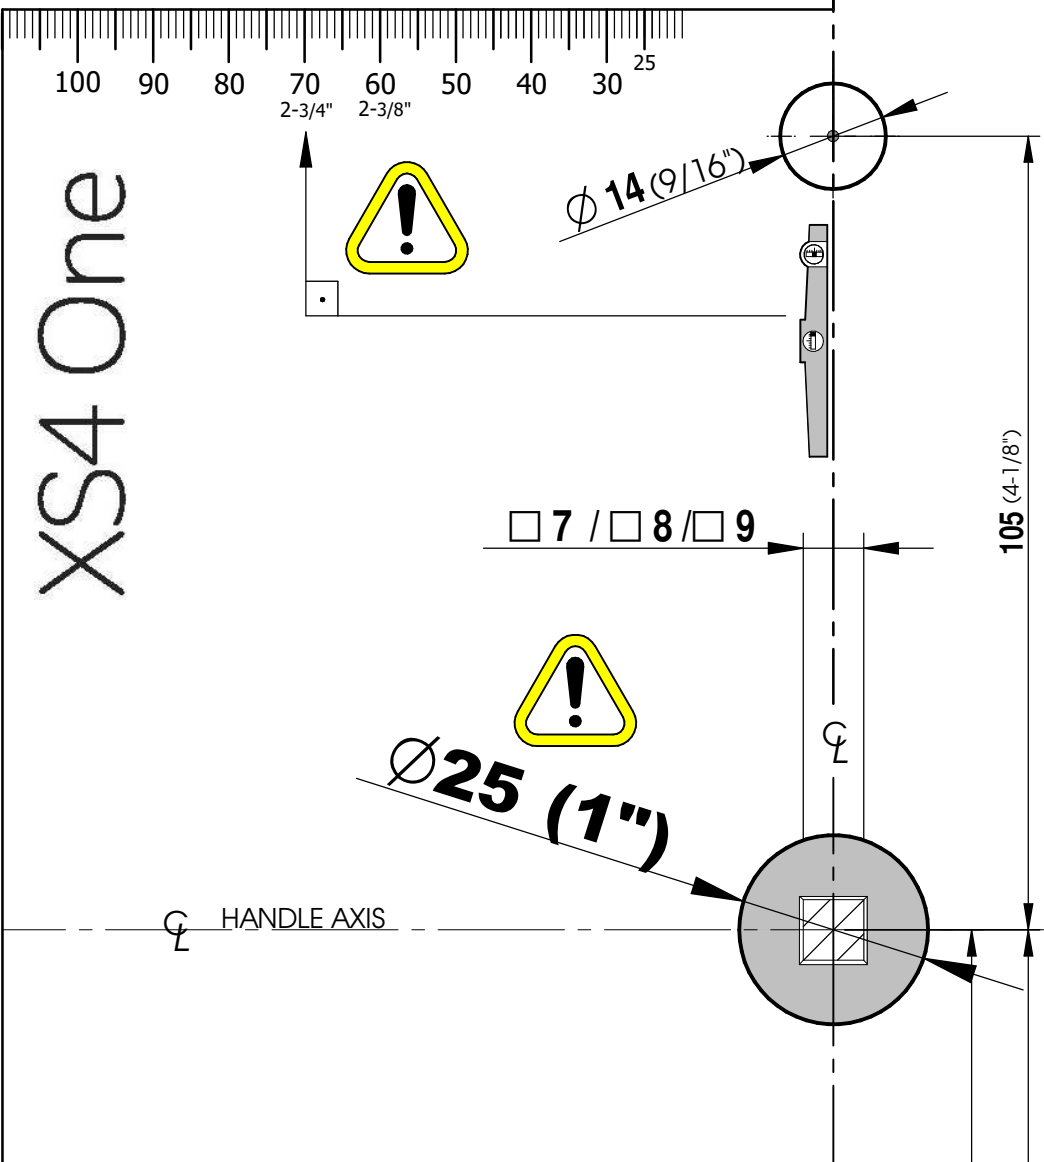

XS4 One

112 (4-7/16")
145 (5-23/32")

SALTO
inspiredaccess

225447
02/17

XS4 One

225447
02/17

SALTO
inspiredaccess