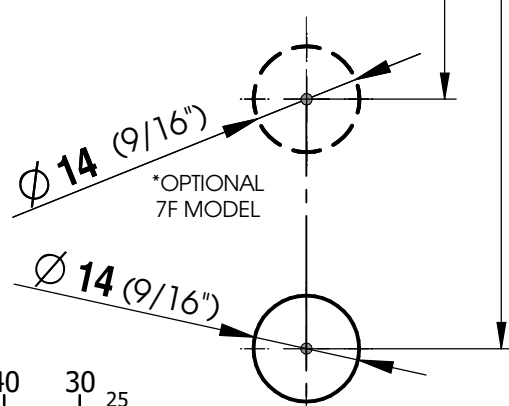

XS4 One

112 (4-7/16")
145 (5-23/32")

SALTO
inspiredaccess

225447
02/17

XS4 One

225447
02/17

SALTO
inspiredaccess