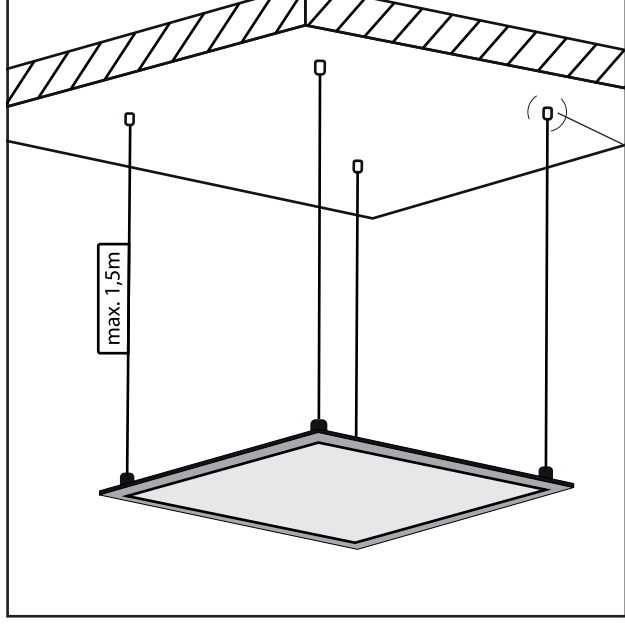

Installation:

ML-419.002.32.0

Montage 3.
Mounting frame - Accessories (R-0606)
Silver: **ML-419.003.32.0**
White: **ML-419.003.32.1**

Montage 4.
4 pieces clips - Accessories (Z-04)
Order code: **ML-419.004.32.0**

Montage 5.
In cassette ceiling system