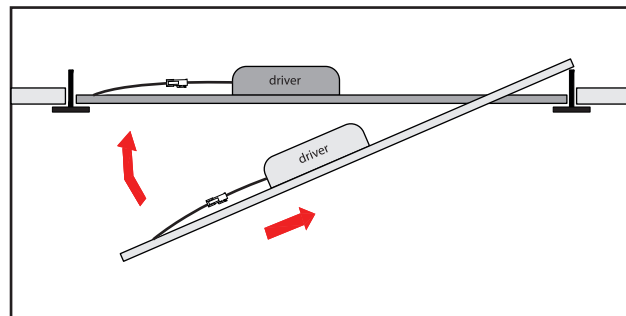

Installation:

ML-419.002.32.0

Montage 3.
Mounting frame - Accessories (R-0606)
Silver: **ML-419.003.32.0**
White: **ML-419.003.32.1**

Montage 4.
4 pieces clips - Accessories (Z-04)
Order code: **ML-419.004.32.0**

Montage 5.
In cassette ceiling system