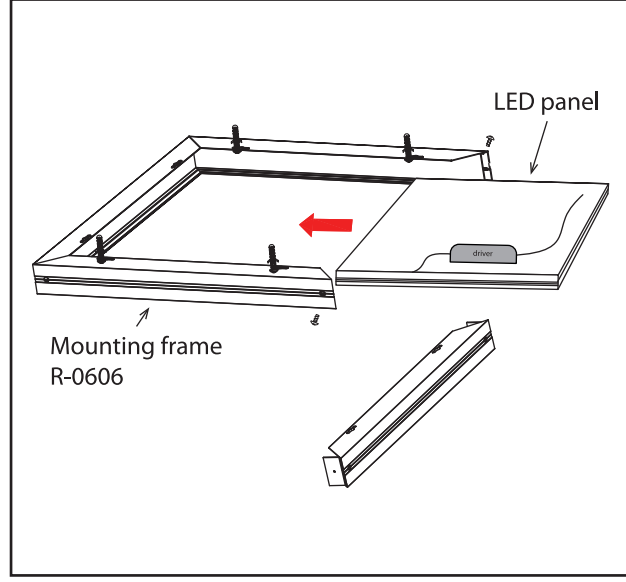

Installation:

ML-419.002.32.0

Montage 3.
Mounting frame - Accessories (R-0606)
Silver: **ML-419.003.32.0**
White: **ML-419.003.32.1**

Montage 4.
4 pieces clips - Accessories (Z-04)
Order code: **ML-419.004.32.0**

Montage 5.
In cassette ceiling system