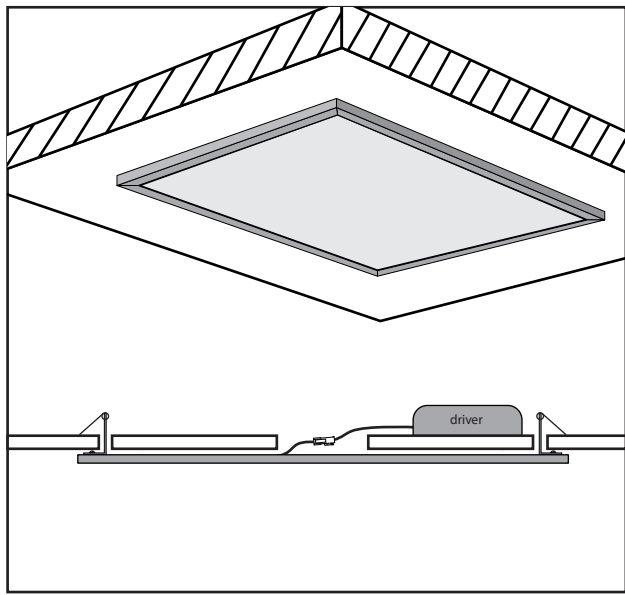

Installation:

ML-419.002.32.0

Montage 3.
Mounting frame - Accessories (R-0606)
Silver: **ML-419.003.32.0**
White: **ML-419.003.32.1**

Montage 4.
4 pieces clips - Accessories (Z-04)
Order code: **ML-419.004.32.0**

Montage 5.
In cassette ceiling system