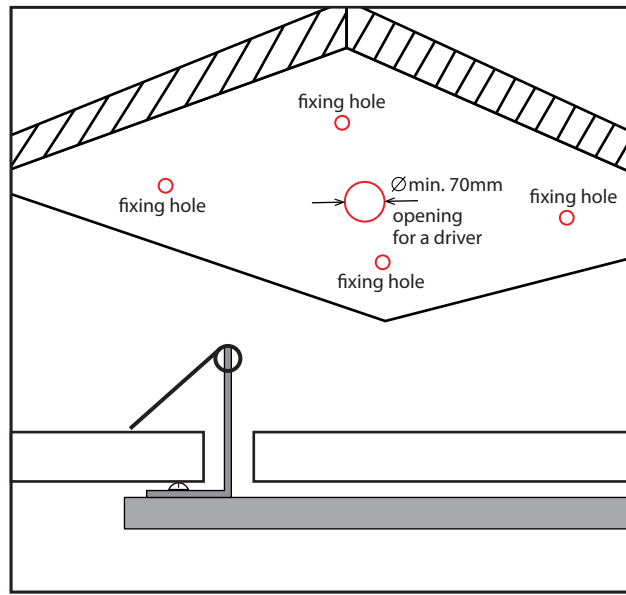

Installation:

ML-419.002.32.0

Montage 3.
Mounting frame - Accessories (R-0606)
Silver: **ML-419.003.32.0**
White: **ML-419.003.32.1**

Montage 4.
4 pieces clips - Accessories (Z-04)
Order code: **ML-419.004.32.0**

Montage 5.
In cassette ceiling system