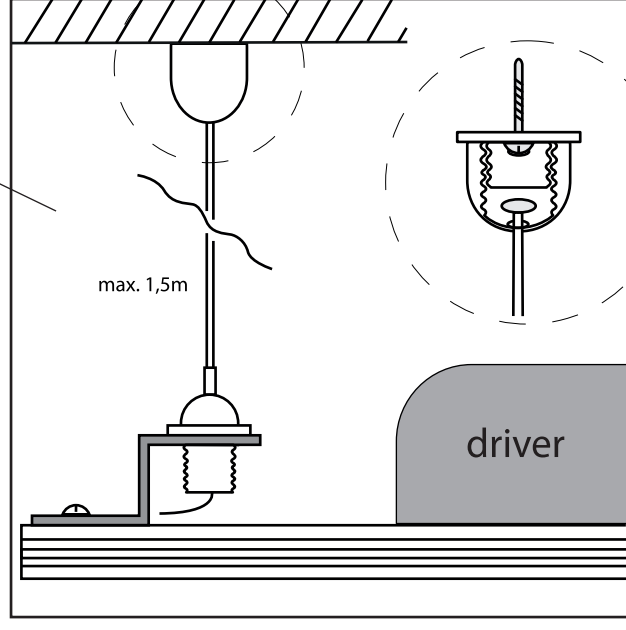

Installation:

ML-419.002.32.0

Montage 3.
Mounting frame - Accessories (R-0606)
Silver: **ML-419.003.32.0**
White: **ML-419.003.32.1**

Montage 4.
4 pieces clips - Accessories (Z-04)
Order code: **ML-419.004.32.0**

Montage 5.
In cassette ceiling system