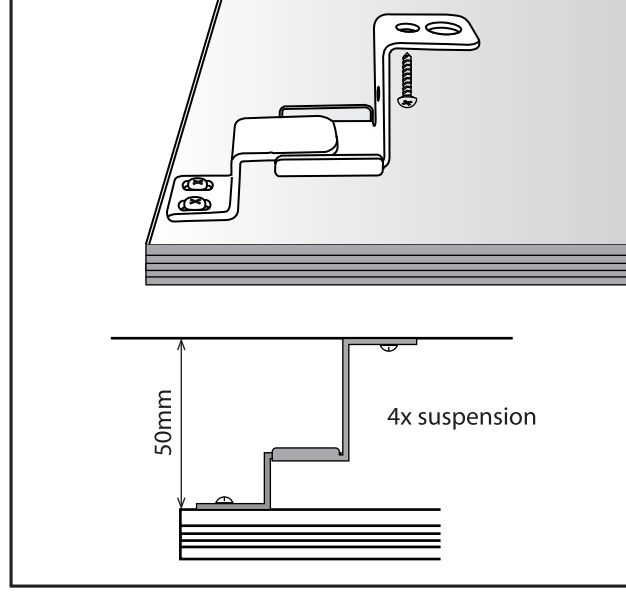

Installation:

ML-419.002.32.0

Montage 3.
Mounting frame - Accessories (R-0606)
Silver: **ML-419.003.32.0**
White: **ML-419.003.32.1**

Montage 4.
4 pieces clips - Accessories (Z-04)
Order code: **ML-419.004.32.0**

Montage 5.
In cassette ceiling system