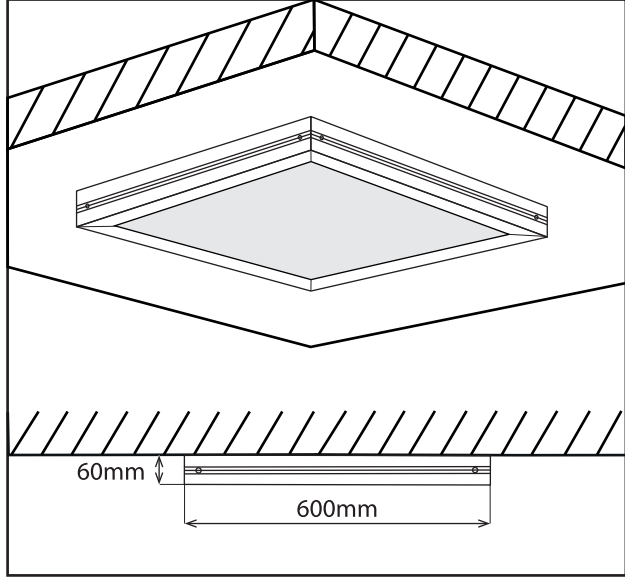

Installation:

ML-419.002.32.0

Montage 3.
Mounting frame - Accessories (R-0606)
Silver: **ML-419.003.32.0**
White: **ML-419.003.32.1**

Montage 4.
4 pieces clips - Accessories (Z-04)
Order code: **ML-419.004.32.0**

Montage 5.
In cassette ceiling system