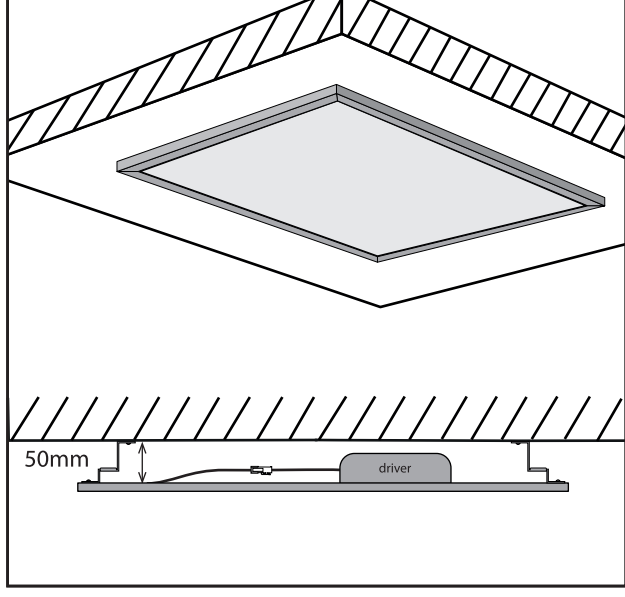

Installation:

ML-419.002.32.0

Montage 3.
Mounting frame - Accessories (R-0606)
Silver: **ML-419.003.32.0**
White: **ML-419.003.32.1**

Montage 4.
4 pieces clips - Accessories (Z-04)
Order code: **ML-419.004.32.0**

Montage 5.
In cassette ceiling system