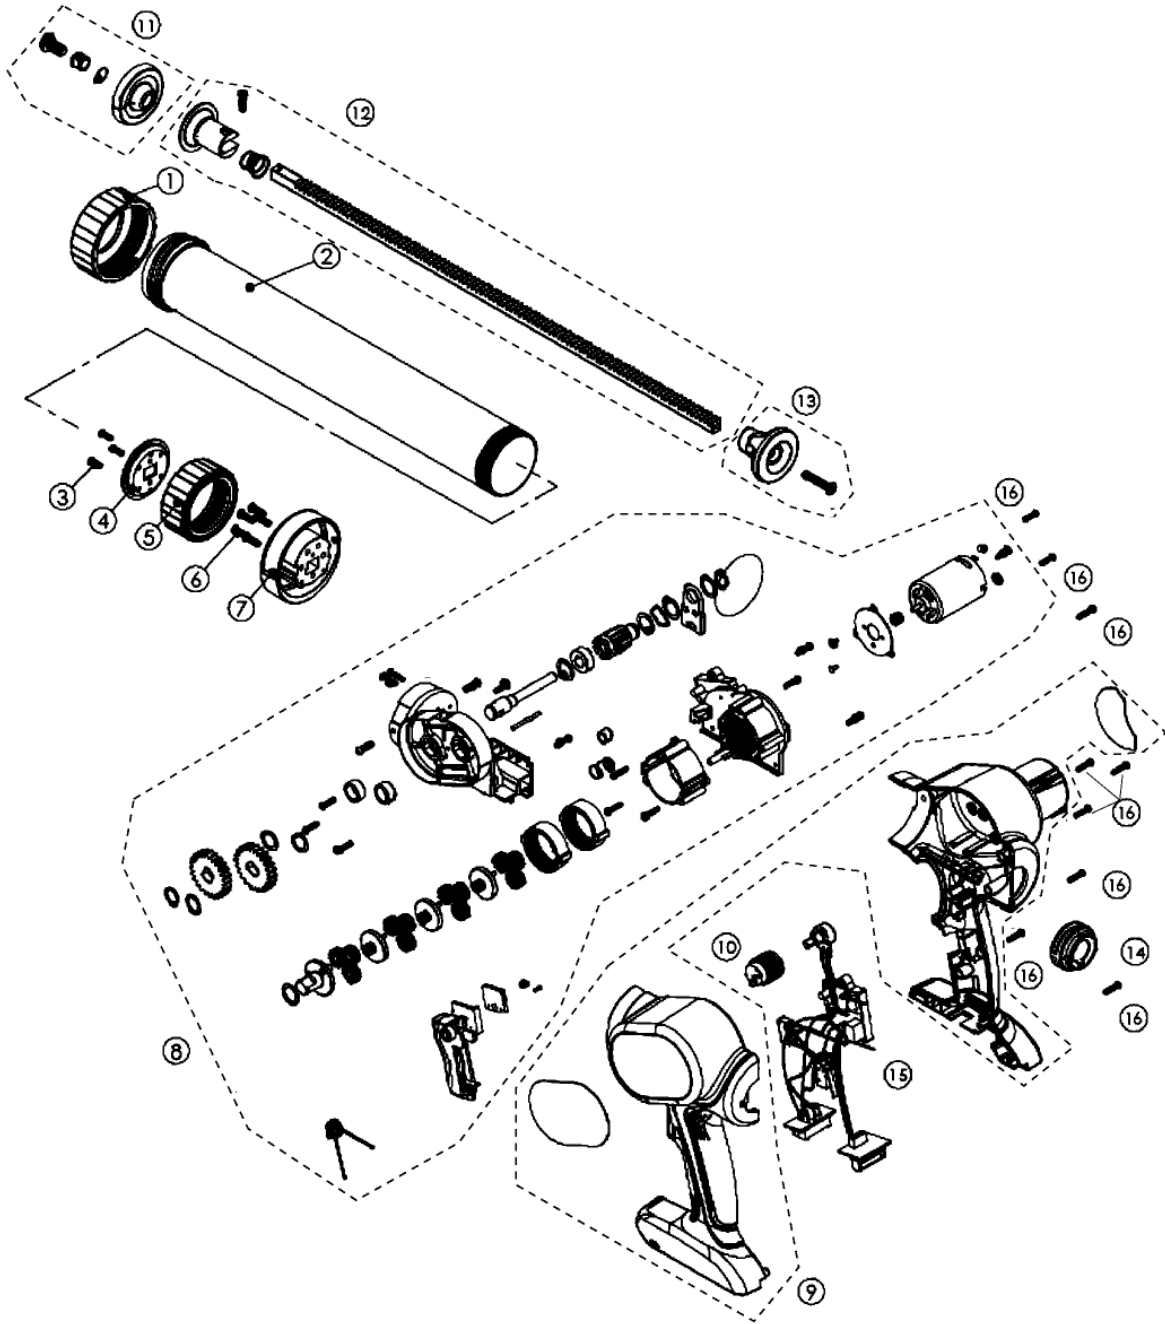

Model No. : EY3641 Exploded View for EY3641

**Model No. : EY3641 Parts List**

Safety	Ref. No.	Part No.	Part Name & Description	Q'ty	Remarks
EY3641					
	1	WEY3641S3228	FRONT CAP	1	
	2	WEY3641S3718	TUBE HOLDER	1	(600ml)
	3	WEY3641K6808	SCREW	1	(M3.5*10)
	4	WEY3641K3188	PROTECTION COVER	1	
	5	WEY3641S3238	HOLDER CAP	1	
	6	WEY3641K9088	TAPPING SCREW	1	(4*14)
	7	WEY3641S0808	CONNECTING RING	1	
	8	WEY3641L1458	GEAR BOX BLOCK	1	
	9	WEY3641K3078	HOUSING AB SET	1	(for EUROPE)
	9	WEY3641K3079	HOUSING AB SET	1	(for OCEANIA)
	10	WEY3641H3288	SPEED CONTROL APPLICATION	1	
	11	WEY3641K0488	PISTON JOINT	1	
	12	WEY3641K1348	RACK	1	(485mm / 600ml, 9.5*9.5)
	13	WEY3641K3538	RACK KNOB	1	
	14	WEY3641K3148	RUBBER	1	
	15	WEY3641L2128	MODULE	1	
	16	WEY3641K9078	TAPPING SCREW	9	(3*14)
	-	WEY3641K7018	TOOL CASE	1	
	-	WEY3641K8008	INDIVIDUAL BOX	1	[SH]
	-	WEY3641K8108	OPERATING INSTRUCTIONS	1	[SH]