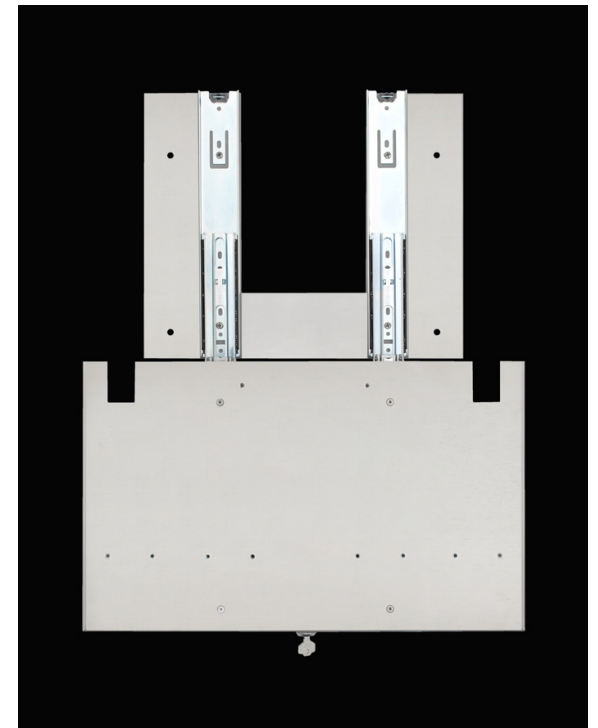

MOUNTING INSTRUCTION MONTAGE-ANLEITUNG

behind-the-mirror lift module ZERO
Hinter-Spiegel Liftmodul ZERO

ZE-117

PROOX GmbH
A-6971 Hard / Austria
www.proox.com