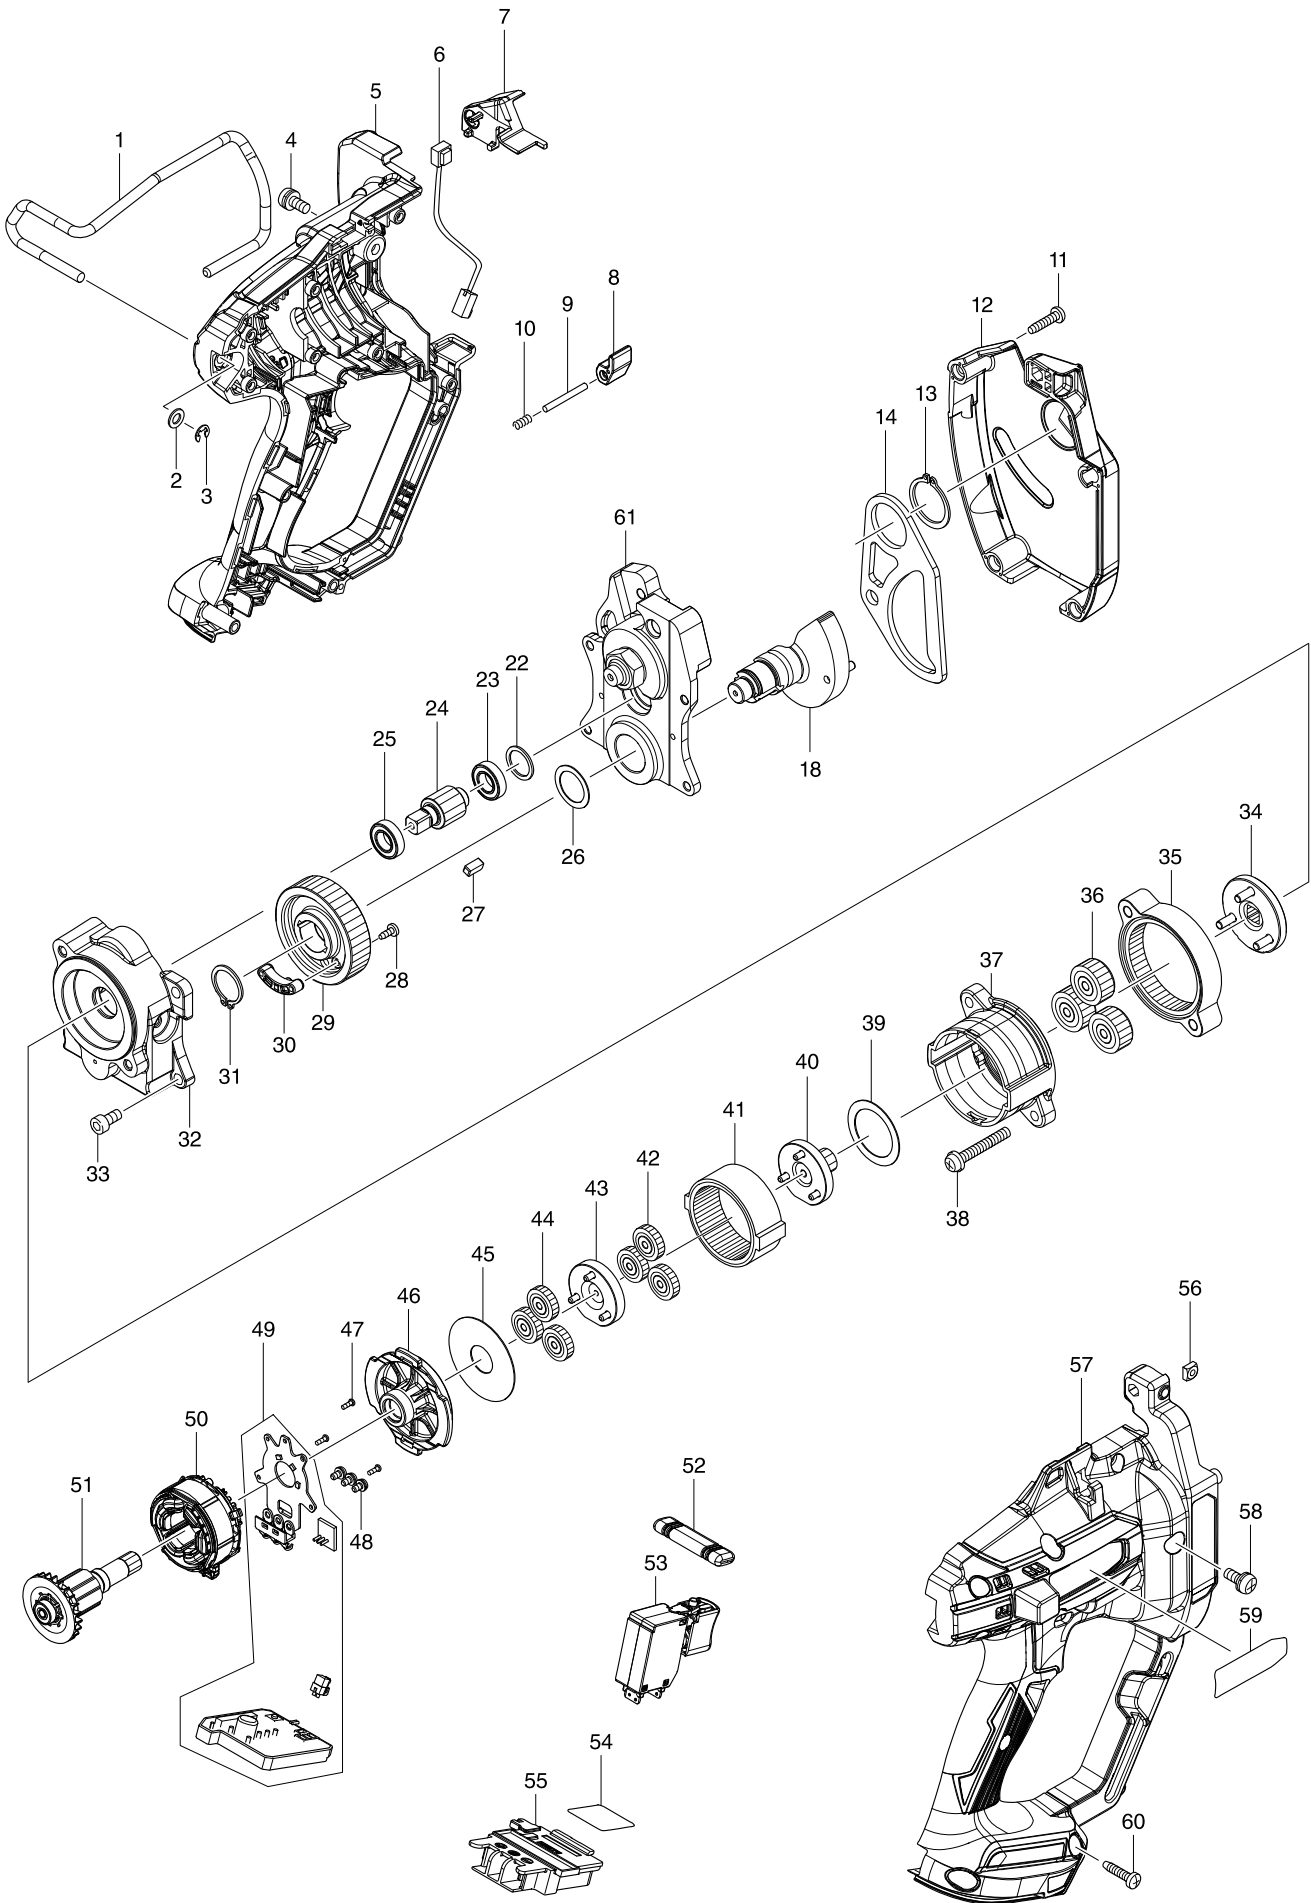

Modell-Nr. DSC102 CORDLESS THREADED ROD CUTTER

Modell-Nr. DSC102 CORDLESS THREADED ROD CUTTER

Position	Artikel-Nr.	Beschreibung	I/C	Stk.	N/O	Opt. 1	Opt. 2	Hinweis
001	281019-0	HOOK		1				
002	941102-2	FLAT WASHER 5		1				
003	961011-9	STOP RING E-4		1				
004	911213-7	PAN HEAD SCREW M5X12		1				
005	183J34-9	HOUSING SET		1				
C10	263002-9	RUBBER PIN 4		1				
C20	263005-3	RUBBER PIN 6		3				
C30	816U42-8	INDICATION LABEL		1				
C40	816V02-6	CAUTION LABEL		1				
D10		INC. 57						
006	620821-0	LED CIRCUIT		1				
007	458373-9	LED HOLDER		1				
008	458379-7	SCREW GUIDE		1				
009	256267-0	PIN 3		1				
010	231403-9	COMPRESSION SPRING 3		1				
011	265995-6	TAPPING SCREW 4X18		4				
012	140B24-7	FRONT COVER COMPLETE		1				
C10	816U44-4	CAUTION LABEL		1				
013	961104-2	RETAINING RING S-24		1				
014	347350-5	RETURN PLATE		1				
018	144986-9	CAM COMPLETE		1				
022	267447-3	FLAT WASHER 14		1				
023	211485-7	BALL BEARING 6800LLU		1				
024	226168-6	SPUR GEAR 10C		1				
025	211485-7	BALL BEARING 6800LLU		1				
026	253409-7	FLAT WASHER 17		1				
027	254202-2	KEY 4		2				
028	265954-0	TAPPING SCREW BIND PT3X8		2				
029	226169-4	SPUR GEAR 39		1				
030	144990-8	MAGNET HOLDER COMPLETE		1				
031	961057-5	RETAINING RING S-17		1				
032	144992-4	GEAR COVER COMLPETE		1				
033	922212-4	HEX. SOCKET HEAD BOLT M5X12		4				
034	144989-3	CARRIER COMPLETE		1				
035	226166-0	INTERNAL GEAR 48		1				
036	226165-2	SPUR GEAR 19		3				
037	458374-7	GEAR HOUSING		1				
038	911258-5	PAN HEAD SCREW M5X35		2				
039	253792-2	FLAT WASHER 26		1				
040	144988-5	SPUR GEAR 9 COMPLETE		1				
041	226164-4	INTERNAL GEAR 53		1				
042	226163-6	SPUR GEAR 21		3				
043	144987-7	SPUR GEAR 10B COMPLETE		1				
044	226163-6	SPUR GEAR 21		3				
045	253410-2	FLAT WASHER 15		1				
046	458375-5	GEAR HOUSING COVER		1				
047	266490-9	TAPPING SCREW PT 2X6		3				
048	652069-6	FLAT HEAD SCREW M3X6		3				