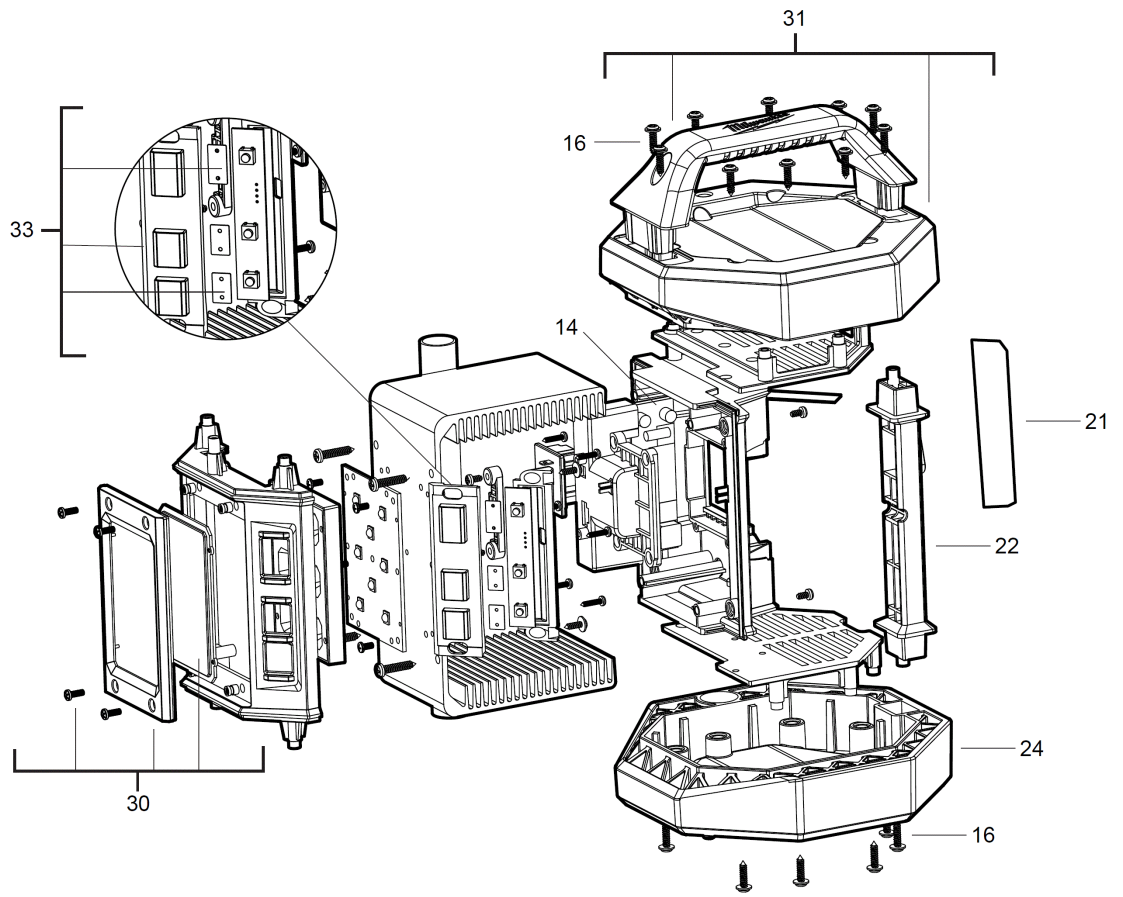

M18AL-0 AREA LIGHT XXX

4932430392 - M18AL 0 - 4000446635

Position	Quantity	Description	Part number	EAN
	1	PART NOT DEATAILED	1000063920	
0014	1	ELECT.CIRCUIT BOARD	4931447655	4002395882830
0016	19	SCREW	4931447656	4002395882847
0021	1	RATING PLATE	4931447657	4002395882854
0022	1	LATCH	4931447658	4002395882861
0024	1	HOUSING	4931447659	4002395882878
0030	1	LENS	4931447660	4002395882885
0031	1	HANDLE	4931447661	4002395882892
0033	1	RUBBER SLEEVE	4931447662	4002395883509