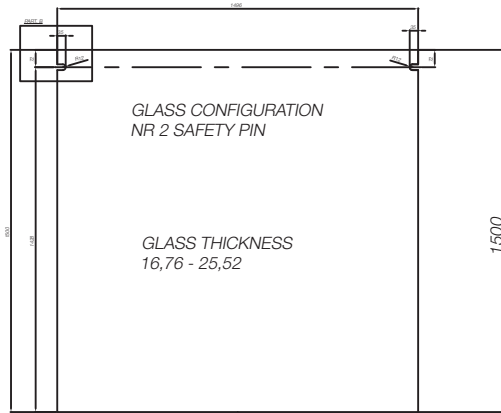

GLASS NOT INCLUDED

NR 1 GLASS

GLASS CONFIGURATION
NR 2 SAFETY PIN

GLASS THICKNESS
16,76 - 25,52