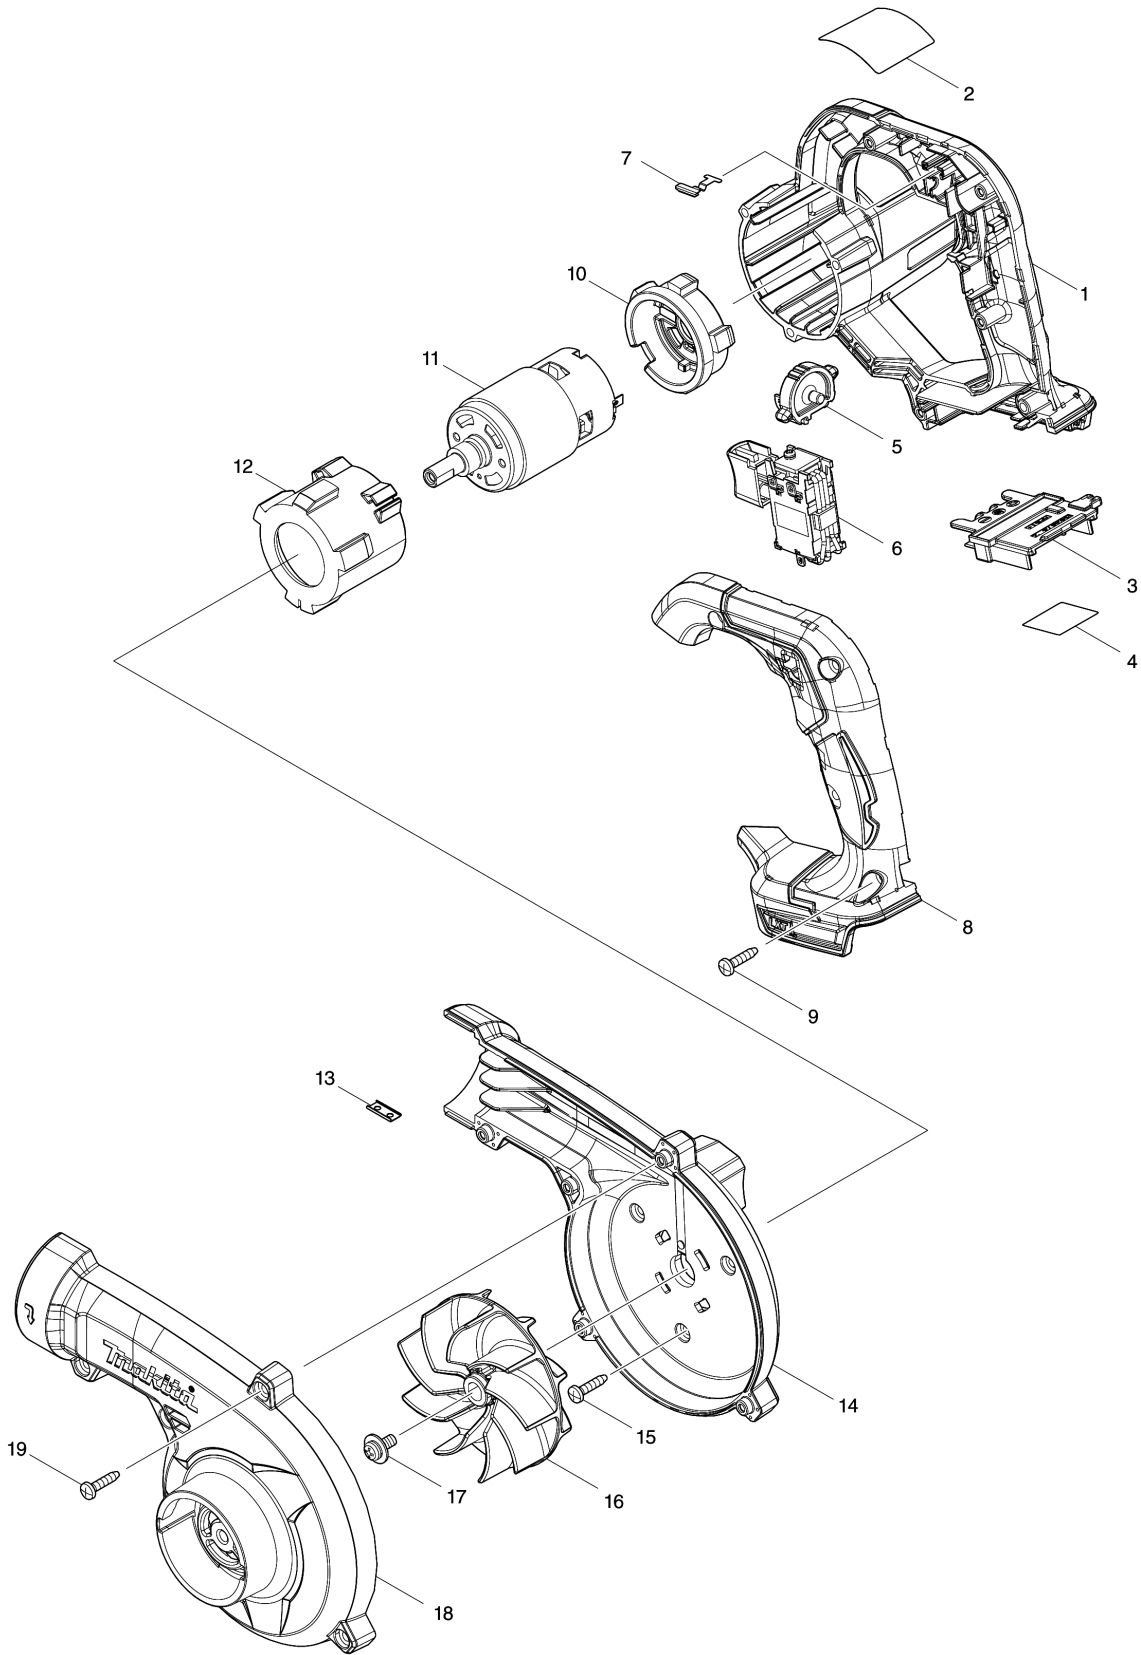

Model No.DUB186 CORDLESS BLOWER

Model No.DUB186 CORDLESS BLOWER

Item	Parts No.	Description	I/C	Qty	New/Old	Opt. 1	Opt. 2	Note
001	183P63-8	MOTOR HOUSING SET		1				
D10		INC. 8						
002	856X46-6	DUB186 NAME PLATE		1				
003	643874-2	TERMINAL		1				
004	856X53-9	DUB186 SERIAL NO. LABEL		1				
005	412573-5	DIAL		1				
006	632P93-1	SWITCH UNIT		1				
007	232620-4	LEAF SPRING		1				
008	183P63-8	MOTOR HOUSING SET		1				
D10		INC. 1						
009	266326-2	TAPPING SCREW 4X18		5				
010	422589-2	MOTOR RUBBER RING B		1				
011	629484-9	DC MOTOR		1				
012	422588-4	MOTOR RUBBER RING A		1				
013	345998-7	SET PLATE		1				
014	140U56-8	FAN HOUSING COMPLETE		1				
C10	8012T7-9	CAUTION LABEL		1				
015	266326-2	TAPPING SCREW 4X18		3				
016	240210-9	FAN 85		1				
017	265B25-5	PAN HEAD SCREW M5X12 WITH WG		1				
018	412572-7	FAN COVER		1				
019	266326-2	TAPPING SCREW 4X18		5				
A02	191G09-6	GARDEN NOZZLE ASSEMBLY SET		1				
C10	412574-3	JOINT		1				
E01	807950-8	SOUND 95DB LABEL		1				

Please order the parts with part number.

Print Date 11/3/2020