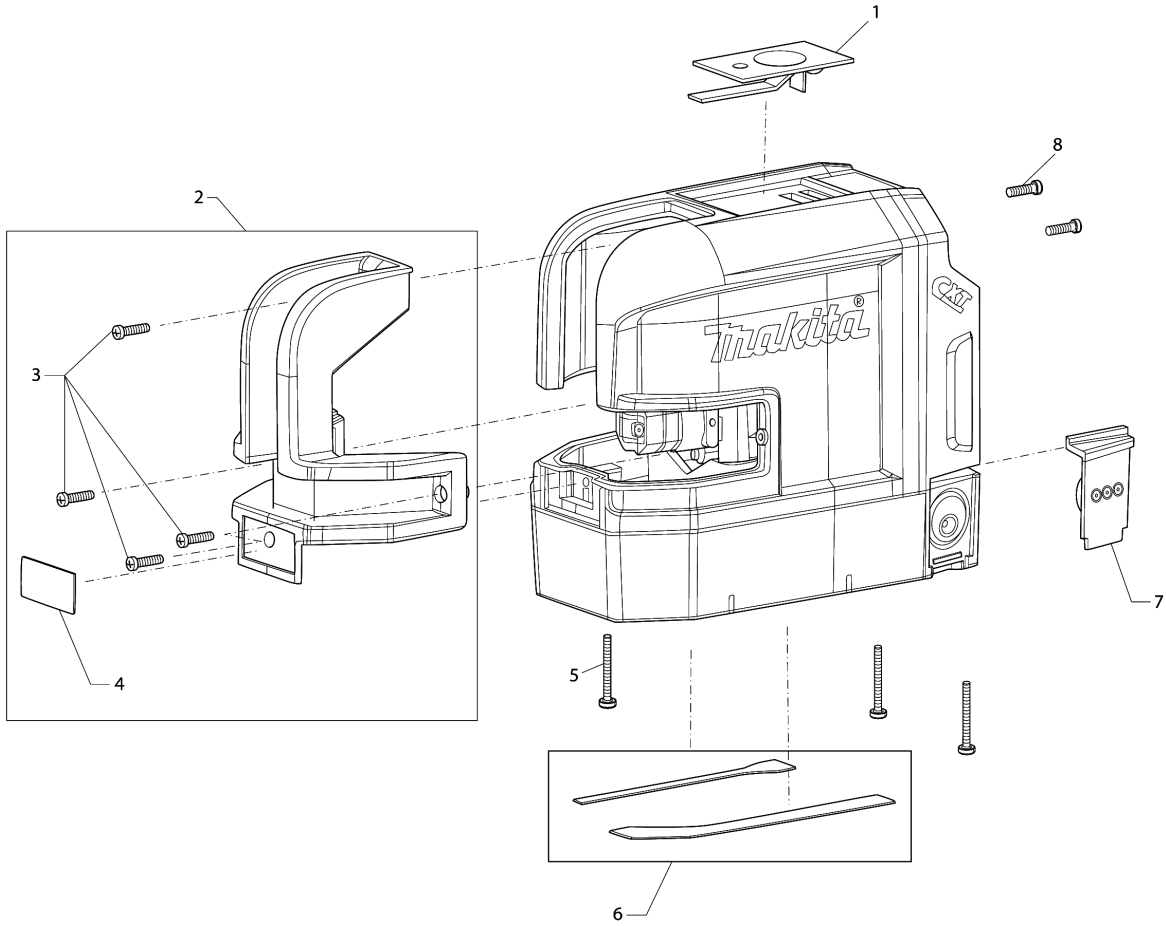

Model No.SK106D CRDLSS RED 4P CROSS LINE LASER

Model No.SK106D CRDLSS RED 4P CROSS LINE LASER

Item	Parts No.	Description	I/C	Qty	New/Old	Opt. 1	Opt. 2	Note
001	LE00099151	KEYPAD RED		1	*			
001-1	LE00899151	KEYPAD RED	X	1				
002	LE00870264	WINDOW FRAME SET.(SK106D)		1				
D10		INC. 3,4						
003	LE00899157	SCREW(10PCS.)		1				
004	LE00855686	FRONT LABEL(SK106D)		1				
005	LE00899156	SCREW FOR BOTTOM HOUSING(10P)		1				
006	LE00870260	BASE LABEL SET		1				
007	LE00873680	DC JACK COVER		1				
008	LE00899157	SCREW(10PCS.)		1				
A01	LE00854451	PRO L-ADAPTER		1	*			
A01-1	LE00870134	PRO L-ADAPTER	<	1				
A02	LE00864505	HOLSTER		1				
A03	LE00758831	TARGET PLATE RED		1				
A04	LE00834534	GLASSES LASER VISIBILITY		1				

Please order the parts with part number.

Print Date 31/3/2020