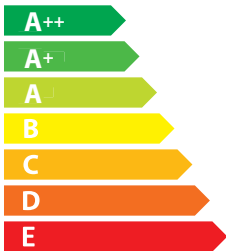

C

95
kWh/annum

AB **C** DEFG

A BCDEFG

ABCDEF **G**

68 dB

N° 28 від 2018 р.