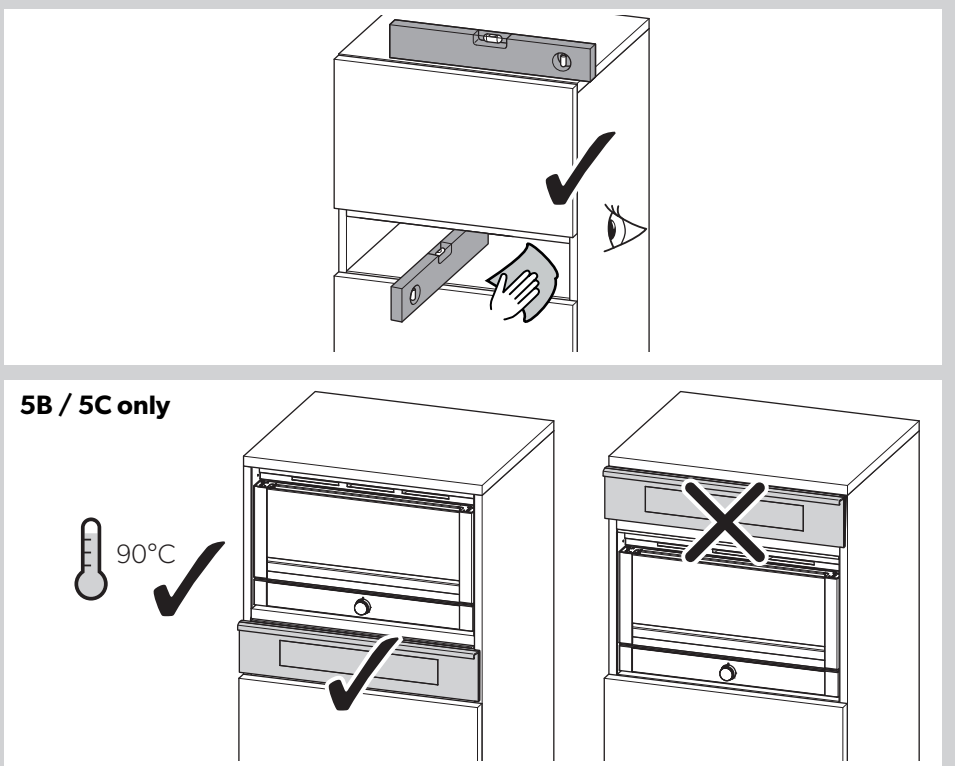

AIR FLOW

Scan this QR code to watch a video about the impact of air flow.
<https://dreambroker.com/channel/zrzpj1zj/w4v0sxl0>

Insufficient air flow results in a shortened lifespan and a reduced cooling performance. Observe the minimum spacings when installing the minibar to furniture.

WARNING

INSTALLATION NOTES

INSTALLATION

WARNING

R600a

INSTALLATION

Changing the interior LED lamp

NOTE