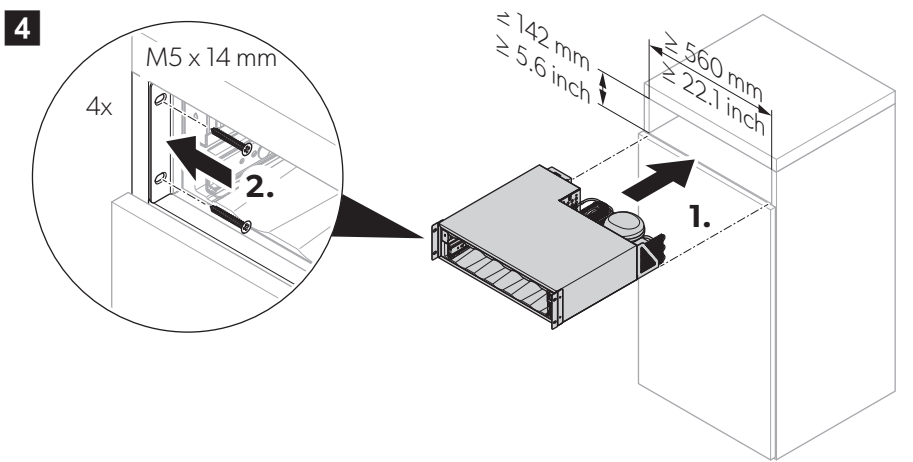

MODELS

DIMENSIONS

| | A | | B | | C | | D | | E | |
|----|-----|------|-----|------|-----|------|-----|------|-----|------|
| | mm | inch | mm | inch | mm | inch | mm | inch | mm | inch |
| 5S | 548 | 21.6 | — | — | 139 | 5.5 | 541 | 21.3 | — | — |
| 5B | — | — | 594 | 23.4 | 139 | 5.5 | — | — | 583 | 23 |
| 5C | — | — | 594 | 23.4 | 139 | 5.5 | — | — | 583 | 23 |

WARNING

INSTALLATION NOTES

INSTALLATION

WARNING

R600a

INSTALLATION

Changing the interior LED lamp

NOTE