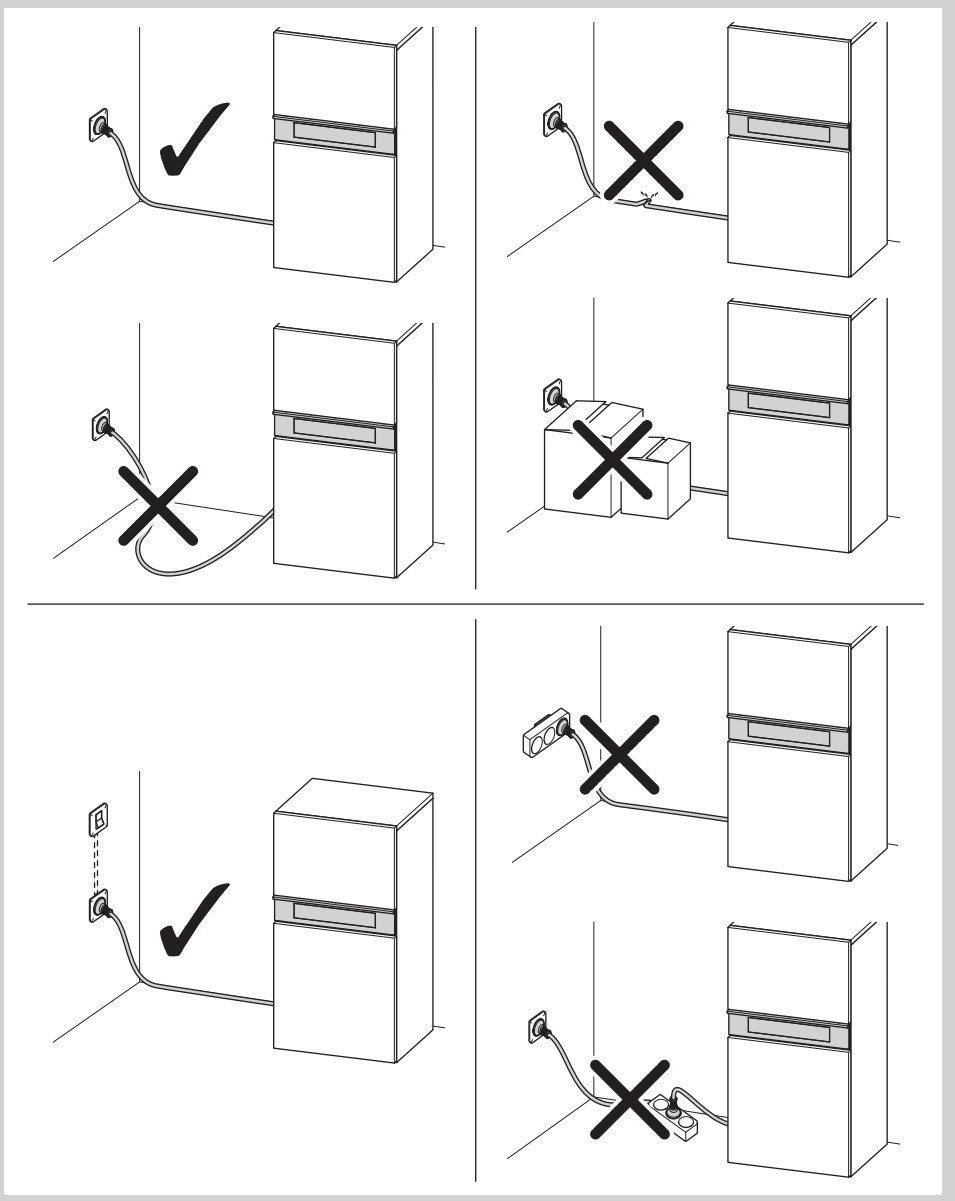

MODELS

DIMENSIONS

| | A | | B | | C | | D | | E | |
|----|-----|------|-----|------|-----|------|-----|------|-----|------|
| | mm | inch | mm | inch | mm | inch | mm | inch | mm | inch |
| 5S | 548 | 21.6 | — | — | 139 | 5.5 | 541 | 21.3 | — | — |
| 5B | — | — | 594 | 23.4 | 139 | 5.5 | — | — | 583 | 23 |
| 5C | — | — | 594 | 23.4 | 139 | 5.5 | — | — | 583 | 23 |

AIR FLOW

Scan this QR code to watch a video about the impact of air flow.
<https://dreambroker.com/channel/zrzpj1zj/w4v0sxl0>

Insufficient air flow results in a shortened lifespan and a reduced cooling performance. Observe the minimum spacings when installing the minibar to furniture.

WARNING

INSTALLATION NOTES

INSTALLATION

WARNING

R600a

INSTALLATION

Changing the interior LED lamp

NOTE