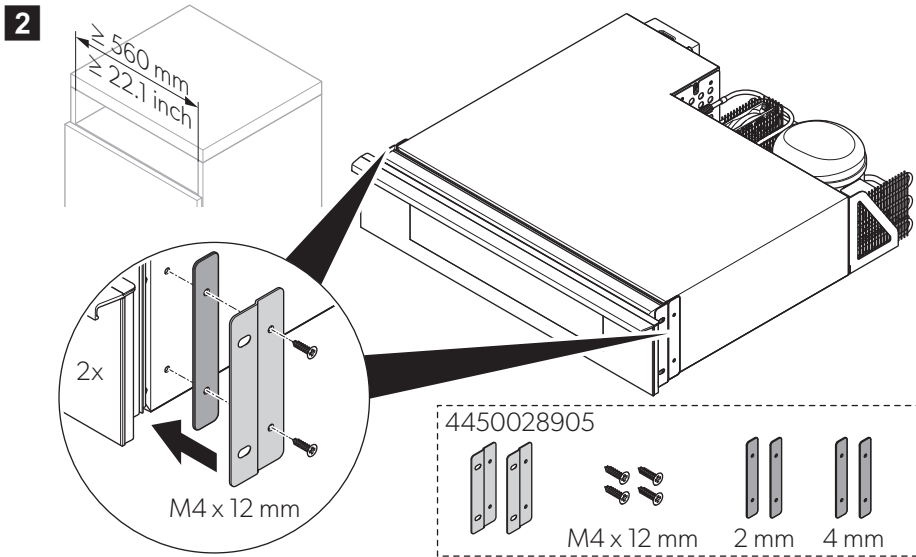

MODELS

DIMENSIONS

| | A | | B | | C | | D | | E | |
|----|-----|------|-----|------|-----|------|-----|------|-----|------|
| | mm | inch | mm | inch | mm | inch | mm | inch | mm | inch |
| 5S | 548 | 21.6 | — | — | 139 | 5.5 | 541 | 21.3 | — | — |
| 5B | — | — | 594 | 23.4 | 139 | 5.5 | — | — | 583 | 23 |
| 5C | — | — | 594 | 23.4 | 139 | 5.5 | — | — | 583 | 23 |

WARNING

INSTALLATION NOTES

INSTALLATION

WARNING

R600a

INSTALLATION

Changing the interior LED lamp

NOTE