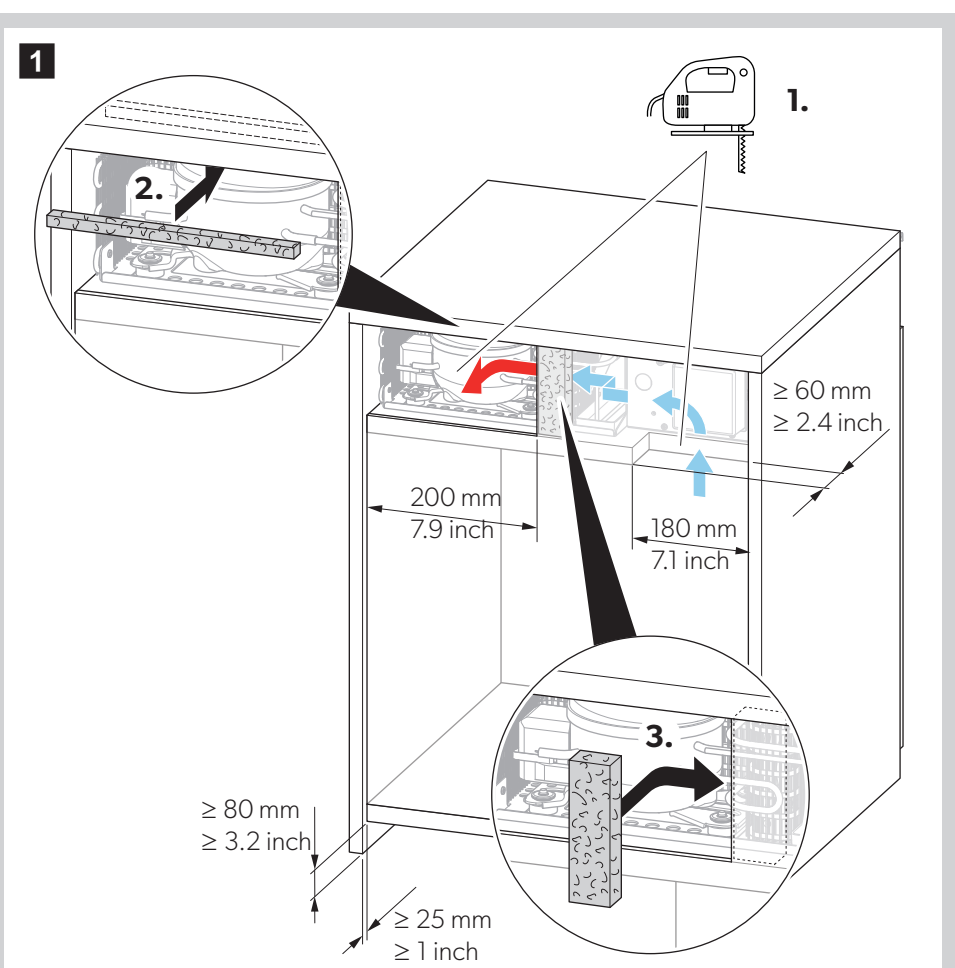

MODELS

DIMENSIONS

| | A | | B | | C | | D | | E | |
|----|-----|------|-----|------|-----|------|-----|------|-----|------|
| | mm | inch | mm | inch | mm | inch | mm | inch | mm | inch |
| 5S | 548 | 21.6 | — | — | 139 | 5.5 | 541 | 21.3 | — | — |
| 5B | — | — | 594 | 23.4 | 139 | 5.5 | — | — | 583 | 23 |
| 5C | — | — | 594 | 23.4 | 139 | 5.5 | — | — | 583 | 23 |

AIR FLOW

Scan this QR code to watch a video about the impact of air flow.
<https://dreambroker.com/channel/zrzpj1zj/w4v0sxl0>

Insufficient air flow results in a shortened lifespan and a reduced cooling performance. Observe the minimum spacings when installing the minibar to furniture.

WARNING

INSTALLATION NOTES

INSTALLATION

WARNING

R600a

INSTALLATION

Changing the interior LED lamp

NOTE