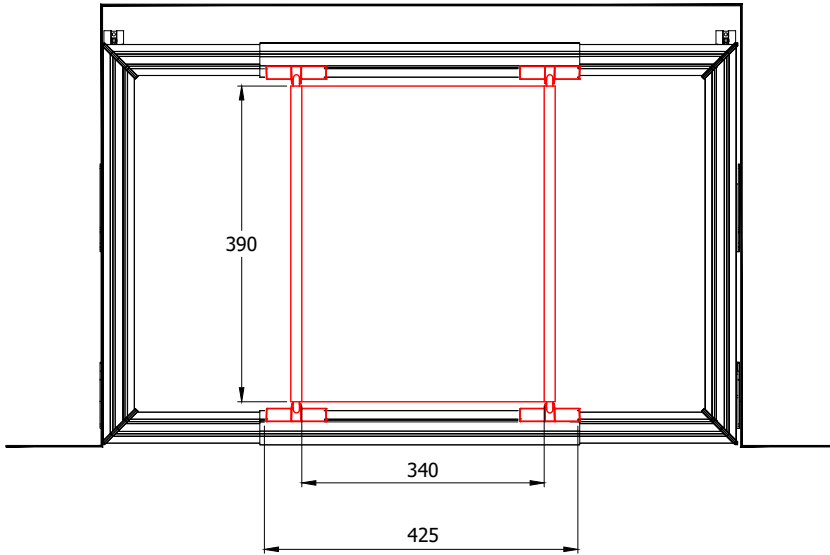

## Set portabiancheria | set of laundry basket

4 kg/pc

BIANCO  
white

PA6B00400

BROWN  
brown

PA6B00B00

PIOMBO  
Anthracite

PA6B00P00