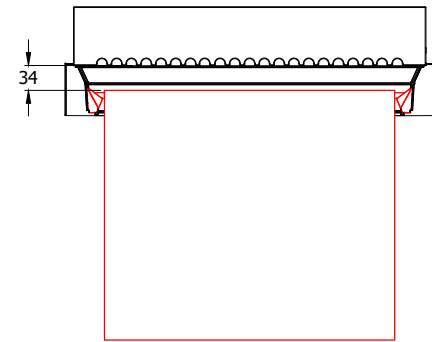

## Set portabiancheria | set of laundry basket

4 kg/pc

BIANCO  
white

PA6B00400

BROWN  
brown

PA6B00B00

PIOMBO  
Anthracite

PA6B00P00