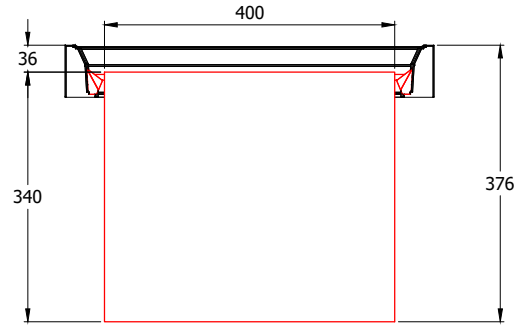

## Set portabiancheria | set of laundry basket

4 kg/pc

BIANCO  
white

PA6B00400

BROWN  
brown

PA6B00B00

PIOMBO  
Anthracite

PA6B00P00