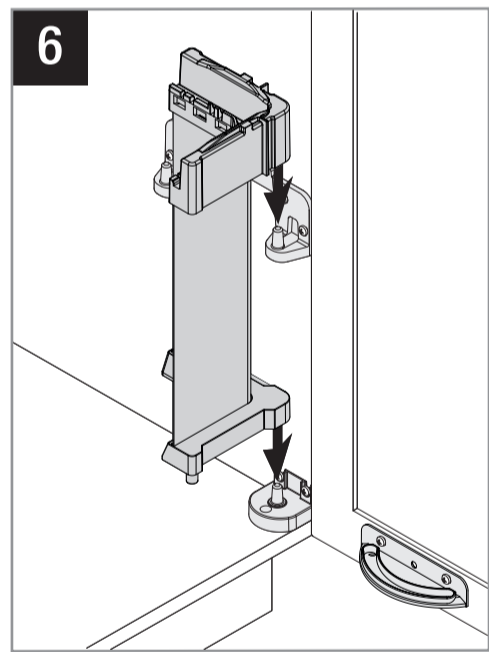

07/2019

VS ENVI® Single

VAUTH SAGEL
QUALITY
MADE IN GERMANY

21614-25 / 31230

VS ENVI® Single