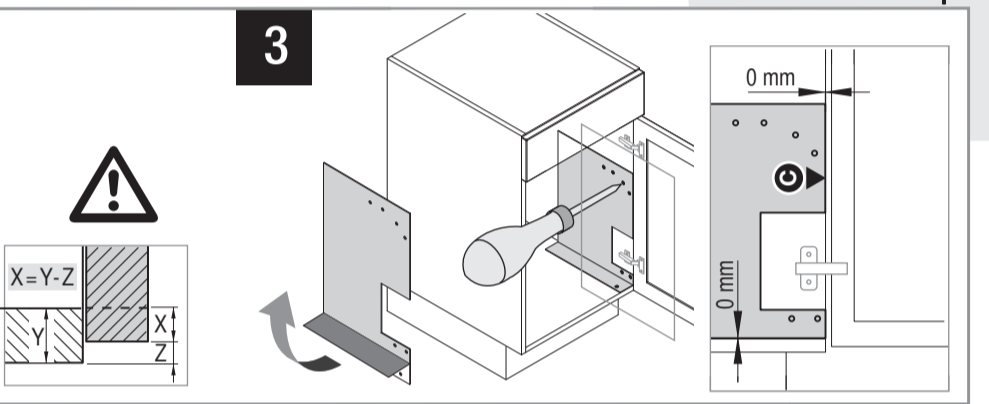

07/2019

VS ENVI® Single

VAUTH SAGEL
QUALITY
MADE IN GERMANY

21614-25 / 31230

VS ENVI® Single