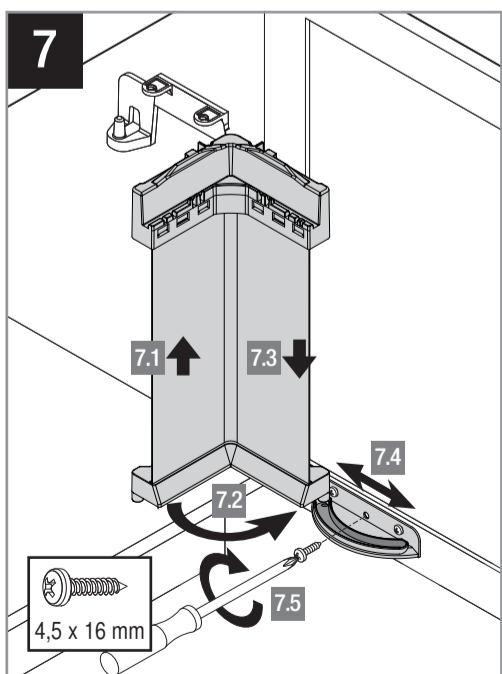

07/2019

VS ENVI® Single

VAUTH SAGEL
QUALITY
MADE IN GERMANY

21614-25 / 31230

VS ENVI® Single