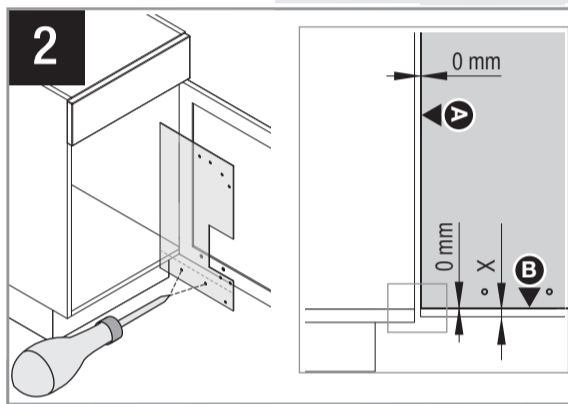

07/2019

VS ENVI® Single

VAUTH SAGEL
QUALITY
MADE IN GERMANY

21614-25 / 31230

VS ENVI® Single