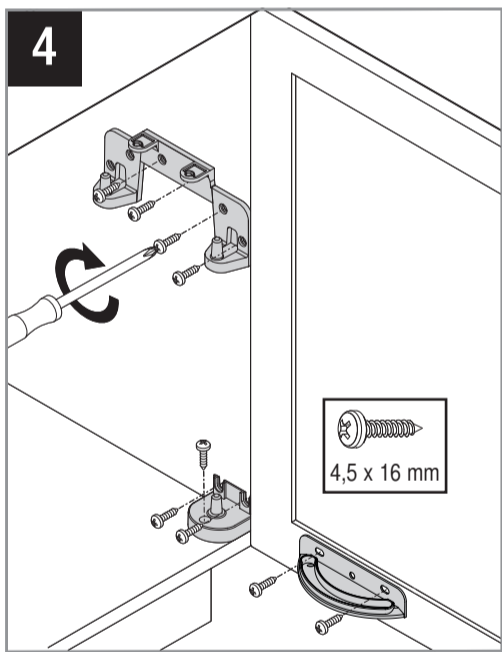

07/2019

VS ENVI® Single

VAUTH SAGEL
QUALITY
MADE IN GERMANY

21614-25 / 31230

VS ENVI® Single