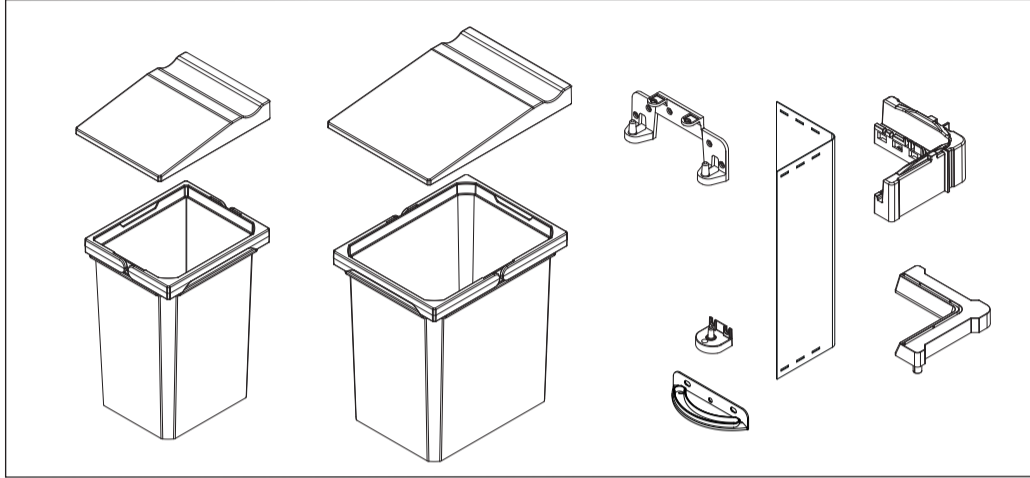

07/2019

VS ENVI® Single

VAUTH SAGEL
QUALITY
MADE IN GERMANY

21614-25 / 31230

VS ENVI® Single