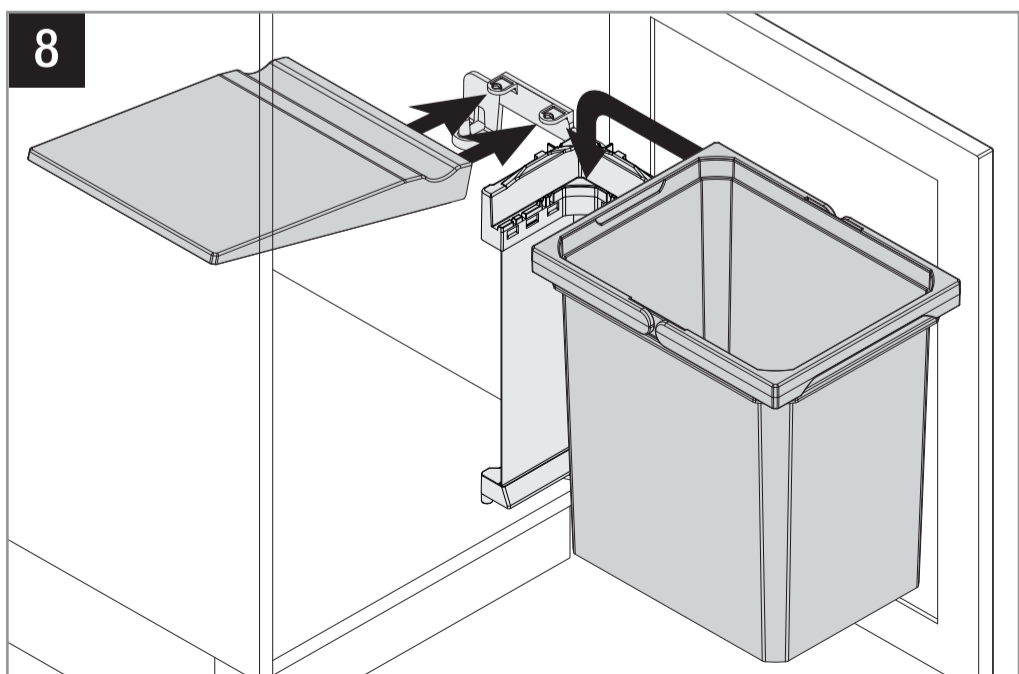

07/2019

VS ENVI® Single

VAUTH SAGEL
QUALITY
MADE IN GERMANY

21614-25 / 31230

VS ENVI® Single