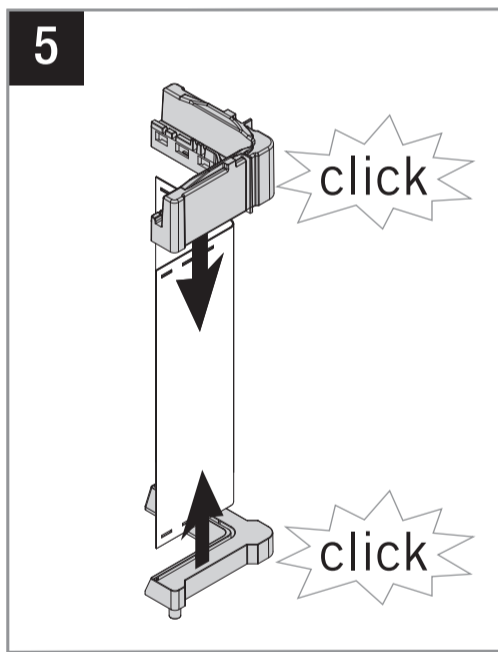

07/2019

VS ENVI® Single

VAUTH SAGEL
QUALITY
MADE IN GERMANY

21614-25 / 31230

VS ENVI® Single