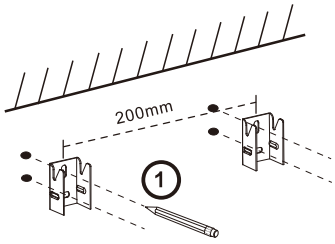

LED mirror lamp

Art.-Nr.: 99838

CE IP44

X2

Enthalten
(Included)

X4

Nicht enthalten
(Not included)

A

B

C

1

2

3

OK

D