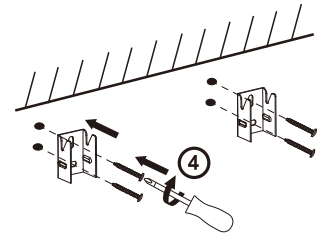

LED mirror lamp

Art.-Nr.: 99838

CE IP44

X2

Enthalten
(Included)

X4

Nicht enthalten
(Not included)

A

B

C

1

2

3

OK

D