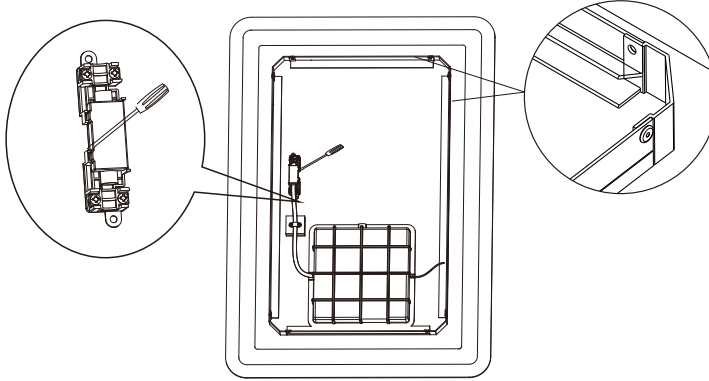

LED mirror lamp

Art.-Nr.: 99838

CE IP44

X2

Enthalten
(Included)

X4

Nicht enthalten
(Not included)

A

B

C

1

2

3

OK

D