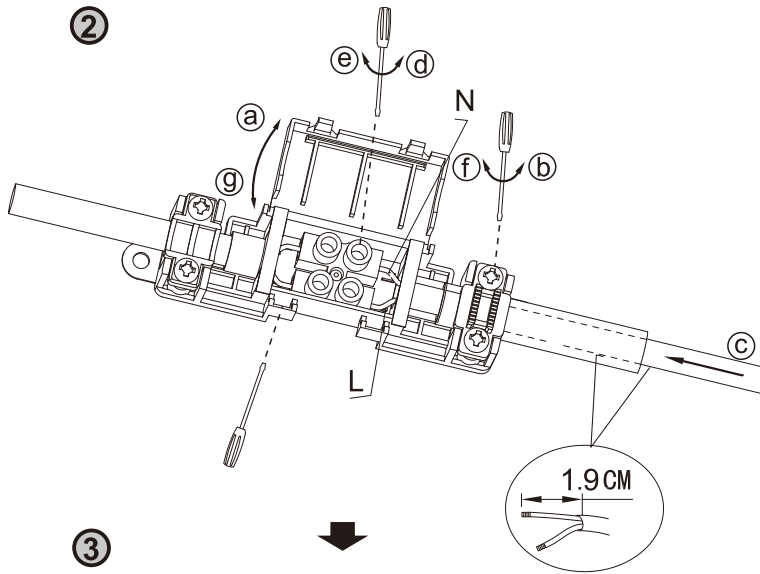

LED mirror lamp

Art.-Nr.: 99838

CE IP44

X2

Enthalten
(Included)

X4

Nicht enthalten
(Not included)

A

B

C

1

2

3

OK

D