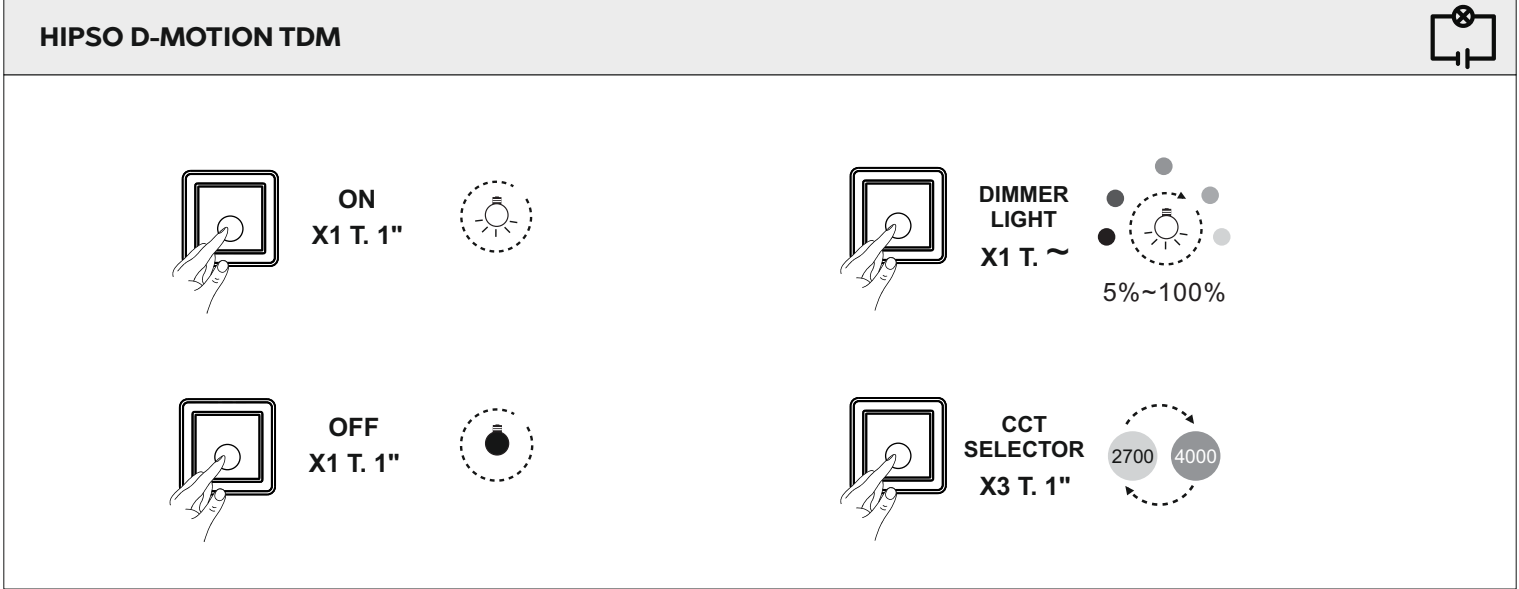

min. Ø9mm

73mm

R 6,5mm

min. 12mm

10mm 10mm

IN

OUT

max. 72W

10mm 10mm

IN

OUT

max. 72W

OFF

WEEE

HIPSO

HIPSO SP