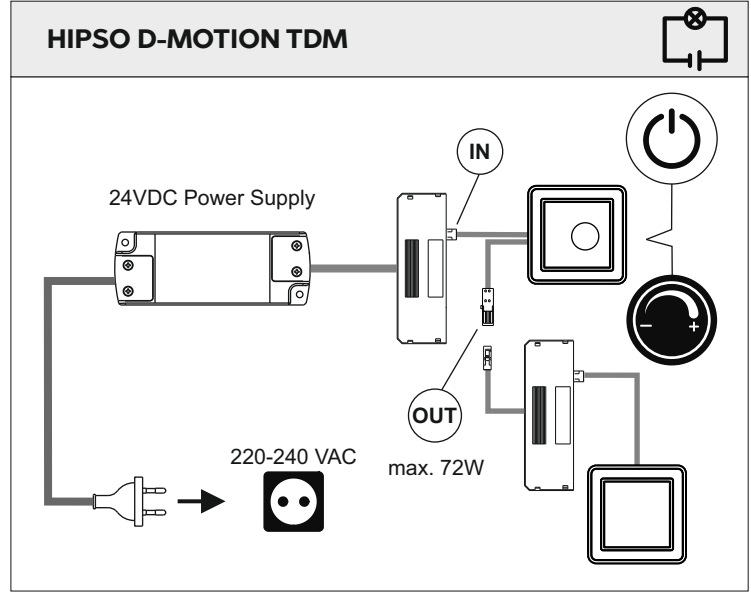

10mm 10mm

IN

OUT

max. 72W

OFF

WEEE

HIPSO

HIPSO SP