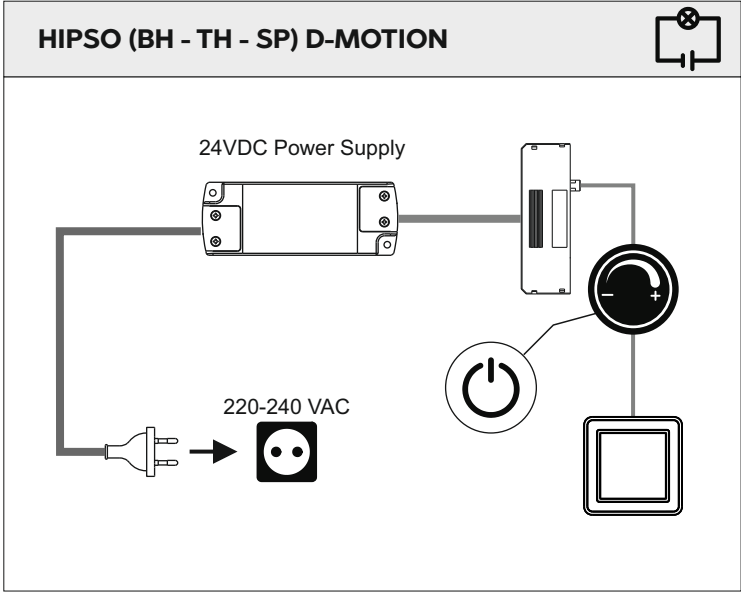

10mm 10mm

IN

OUT

max. 72W

OFF

WEEE

HIPSO

HIPSO SP