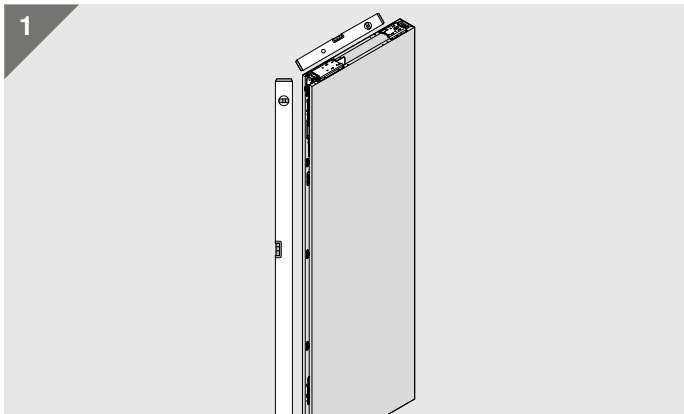

Look for our
FSC™-certified
products

MD-071/1ML - 09.21 - © Copyright by Blum

Julius Blum GmbH
Furniture Fittings Mfg.
6973 Höchst, Austria
Tel.: +43 5578 705-0
Fax: +43 5578 705-44
E-mail: info@blum.com
www.blum.com