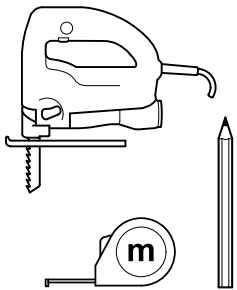

Ø4X30

Torx
T 20

Ø4X36

Ø4X15

Torx
T 20

Dichtheit prüfen
Check for leaks
Verifiez l'étanchéité
Verificar la estanqueidad

max. 10 Nm

Dichtheit prüfen
Check for leaks
Verifiez l'étanchéité
Verificar la estanqueidad

A series of horizontal lines for writing, starting from a vertical margin line on the left and extending to the right edge of the page. There are 20 horizontal lines in total, providing space for text entry.