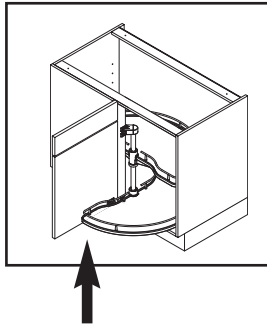

VS COR® Wheel 2/4

**VAUTH
SAGEL**

**VAUTH
SAGEL**
QUALITY
MADE IN GERMANY

Ø	A	B
650	325	30
750	375	30
850	425	30

mm

1

2

3

	X	
Ø		
650	86	92
750	86	92
850	158	92

2 x
4,0 x 16 mm

4,0 x 16 mm