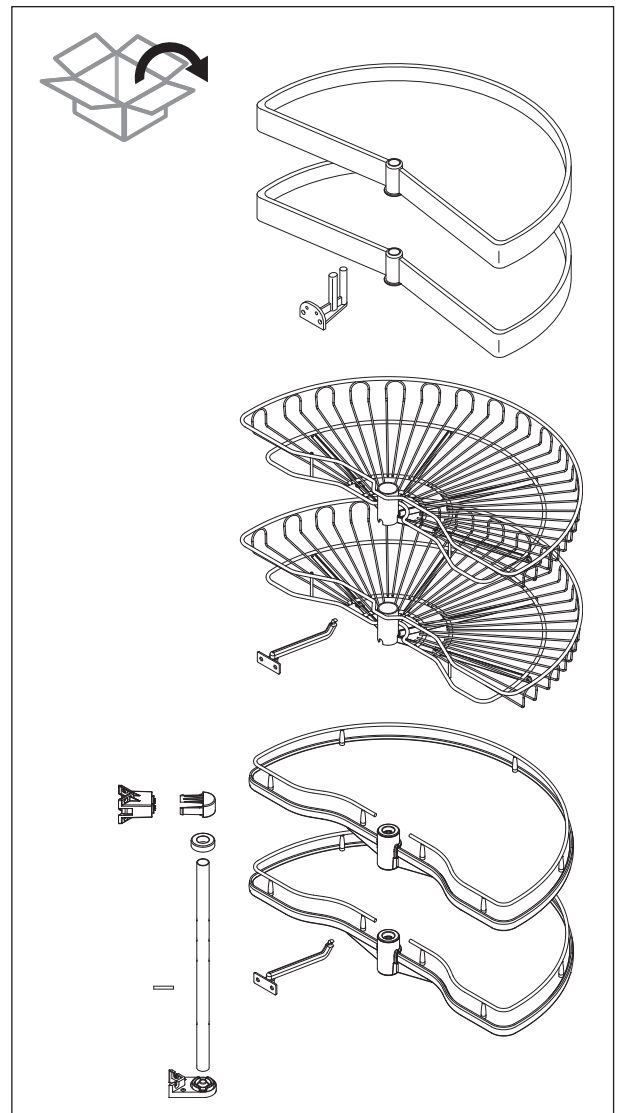

VS COR® Wheel 2/4

**VAUTH
SAGEL**

**VAUTH
SAGEL**
QUALITY
MADE IN GERMANY

Ø	A	B
650	325	30
750	375	30
850	425	30

mm

1

2

3

	X	
Ø		
650	86	92
750	86	92
850	158	92

2 x
4,0 x 16 mm

4,0 x 16 mm