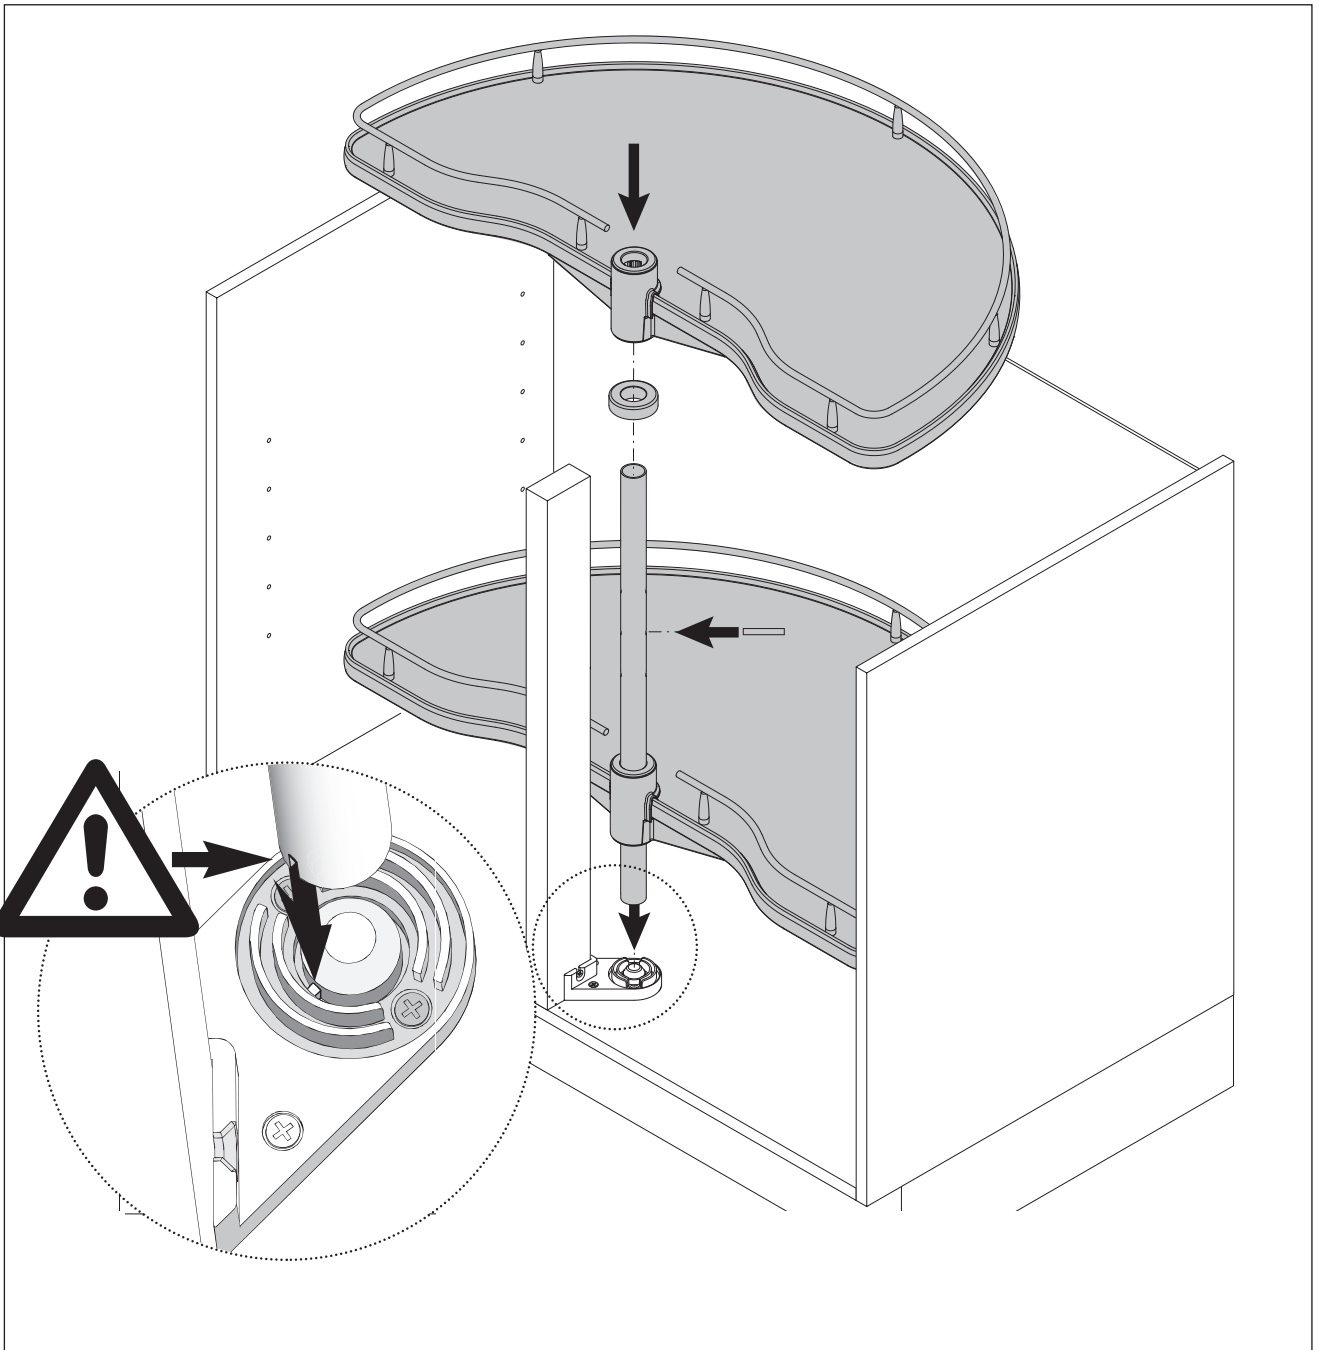

VS COR® Wheel 2/4

**VAUTH
SAGEL**

**VAUTH
SAGEL**
QUALITY
MADE IN GERMANY

Ø	A	B
650	325	30
750	375	30
850	425	30

mm

1

2

3

	X	
Ø		
650	86	92
750	86	92
850	158	92

2 x
4,0 x 16 mm

4,0 x 16 mm