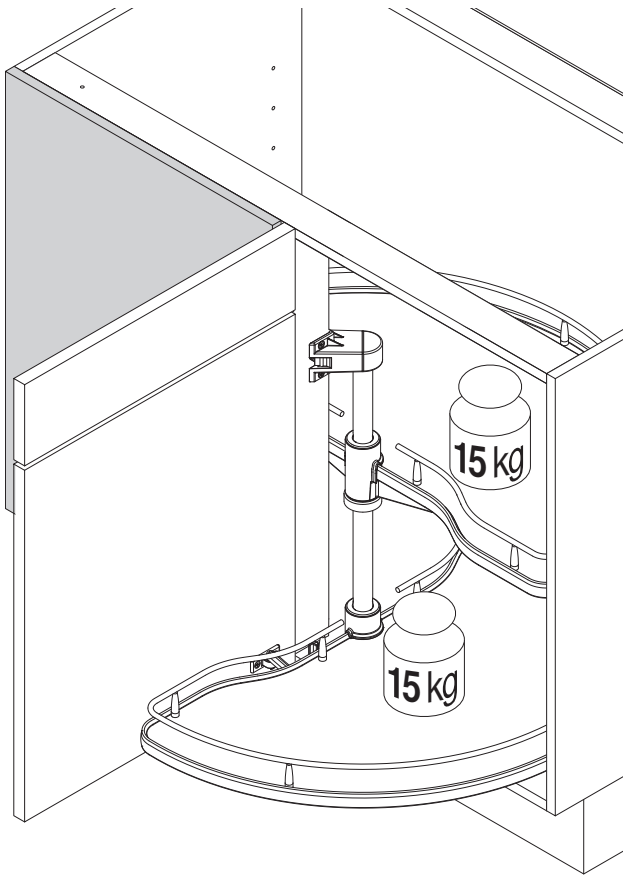

VS COR® Wheel 2/4

**VAUTH
SAGEL**

**VAUTH
SAGEL**
QUALITY
MADE IN GERMANY

Ø	A	B
650	325	30
750	375	30
850	425	30

mm

1

2

3

	X	
Ø		
650	86	92
750	86	92
850	158	92

2 x
4,0 x 16 mm

4,0 x 16 mm