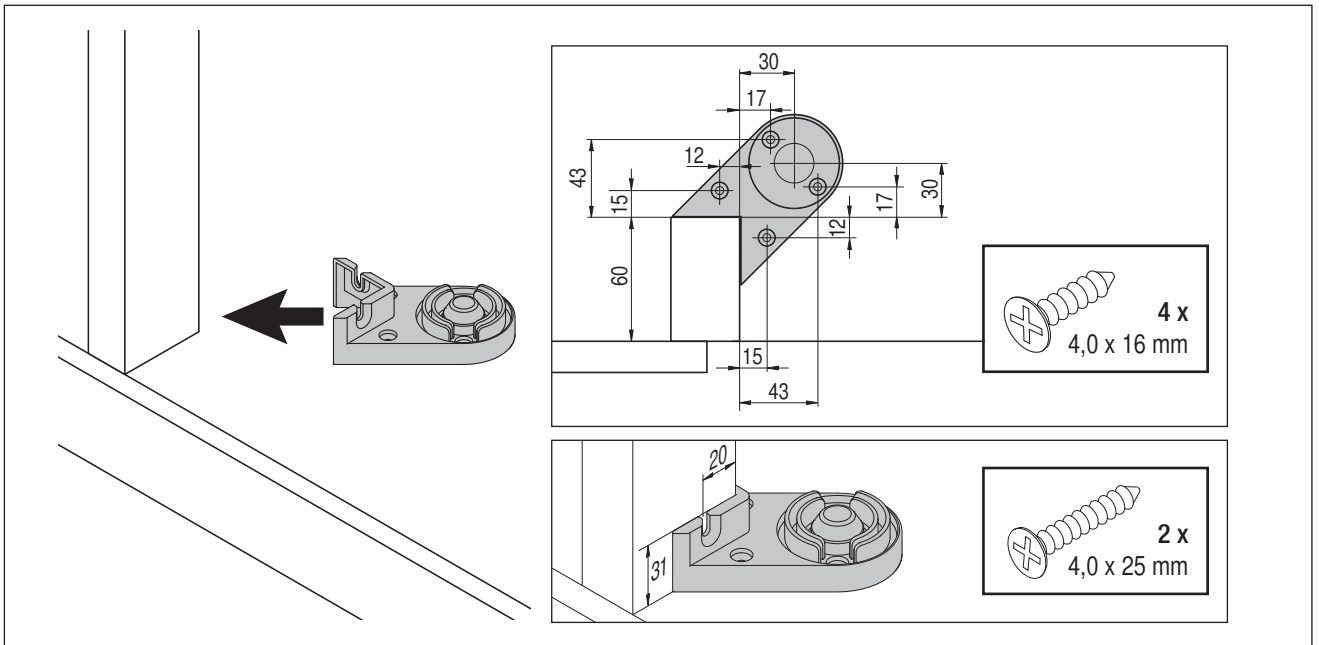

VS COR® Wheel 2/4

**VAUTH
SAGEL**

**VAUTH
SAGEL**
QUALITY
MADE IN GERMANY

Ø	A	B
650	325	30
750	375	30
850	425	30

mm

1

2

3

	X	
Ø		
650	86	92
750	86	92
850	158	92

2 x
4,0 x 16 mm

4,0 x 16 mm