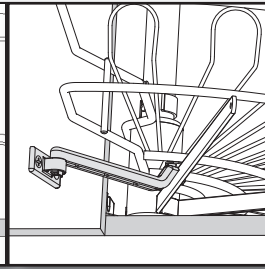

VS COR® Wheel 2/4

**VAUTH
SAGEL**

**VAUTH
SAGEL**
QUALITY
MADE IN GERMANY

Ø	A	B
650	325	30
750	375	30
850	425	30

mm

1

2

3

	X	
Ø		
650	86	92
750	86	92
850	158	92

2 x
4,0 x 16 mm

4,0 x 16 mm