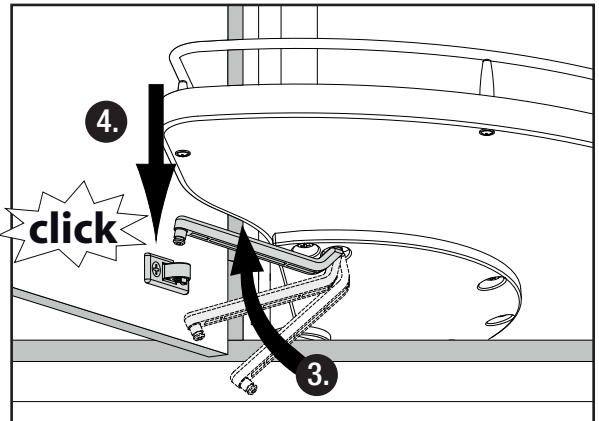

VS COR® Wheel 2/4

**VAUTH
SAGEL**

**VAUTH
SAGEL**
QUALITY
MADE IN GERMANY

Ø	A	B
650	325	30
750	375	30
850	425	30

mm

1

2

3

	X	
Ø		
650	86	92
750	86	92
850	158	92

2 x
4,0 x 16 mm

4,0 x 16 mm