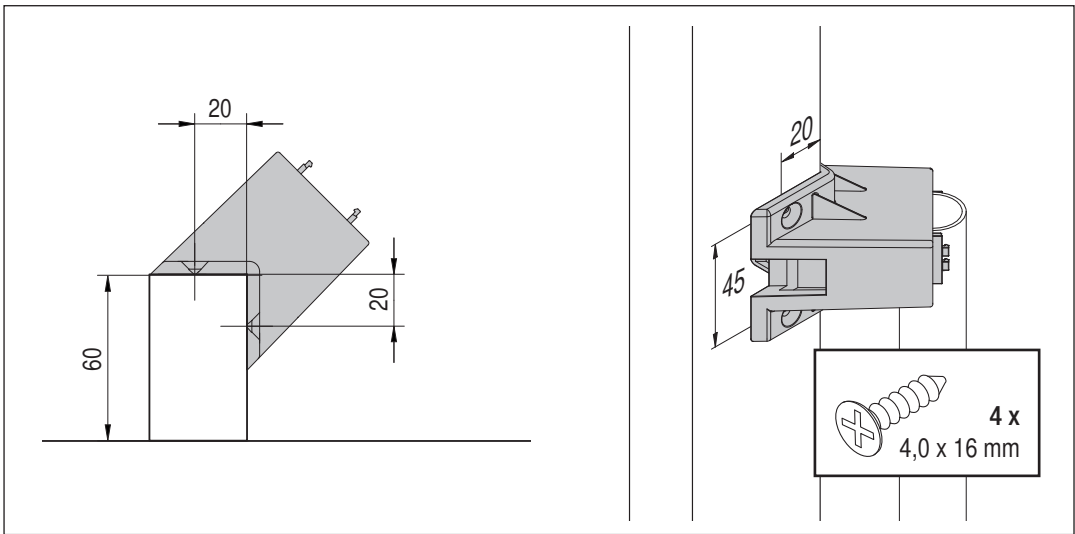

VS COR® Wheel 2/4

**VAUTH
SAGEL**

**VAUTH
SAGEL**
QUALITY
MADE IN GERMANY

Ø	A	B
650	325	30
750	375	30
850	425	30

mm

1

2

3

	X	
Ø		
650	86	92
750	86	92
850	158	92

2 x
4,0 x 16 mm

4,0 x 16 mm