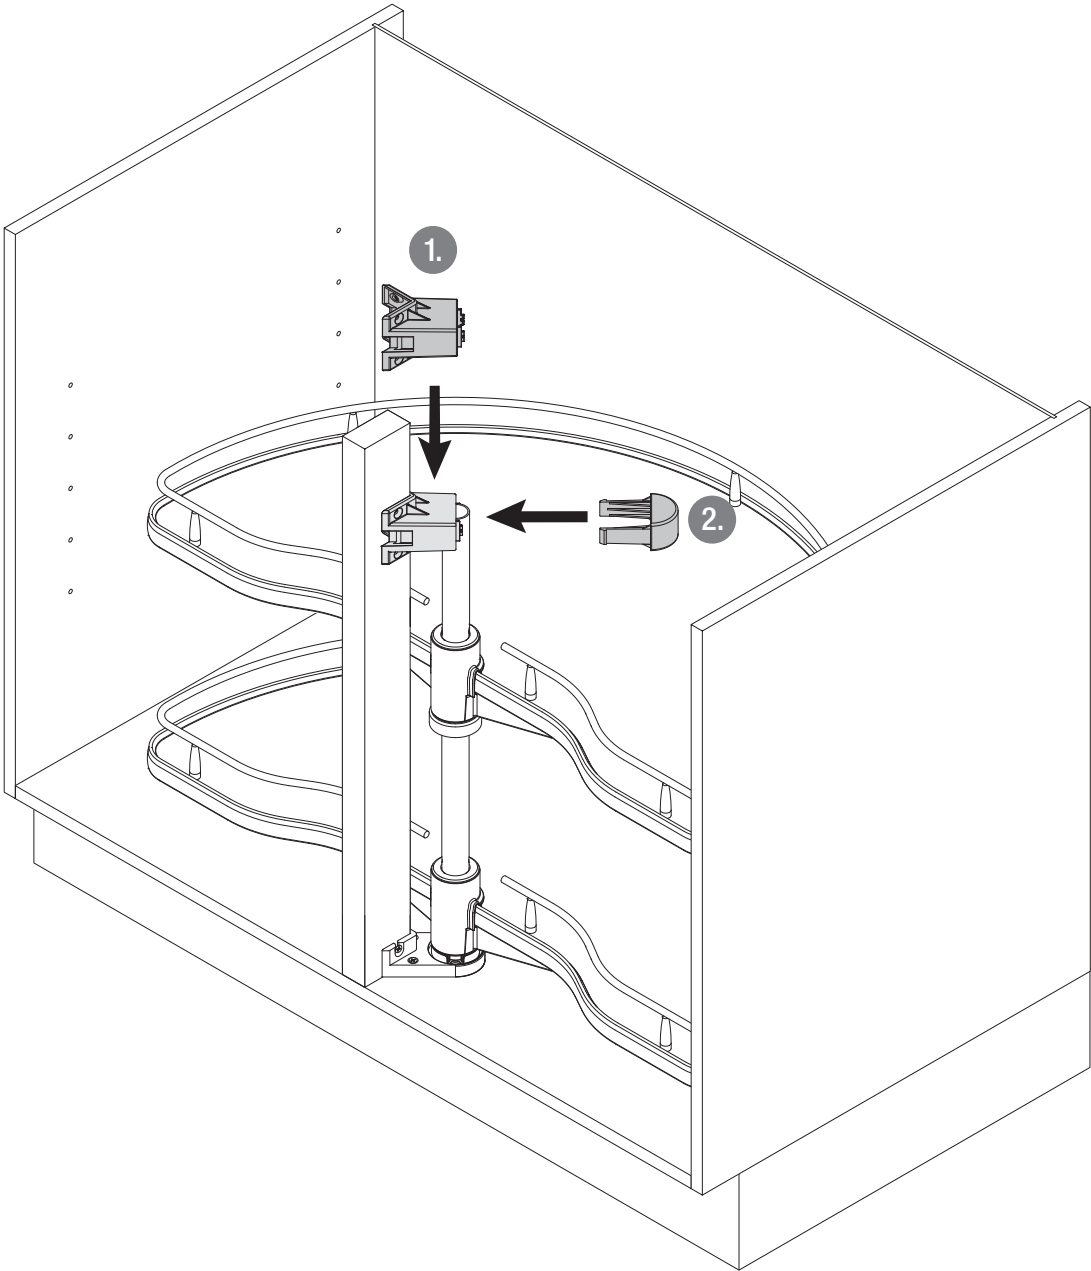

VS COR® Wheel 2/4

**VAUTH
SAGEL**

**VAUTH
SAGEL**
QUALITY
MADE IN GERMANY

Ø	A	B
650	325	30
750	375	30
850	425	30

mm

1

2

3

	X	
Ø		
650	86	92
750	86	92
850	158	92

2 x
4,0 x 16 mm

4,0 x 16 mm