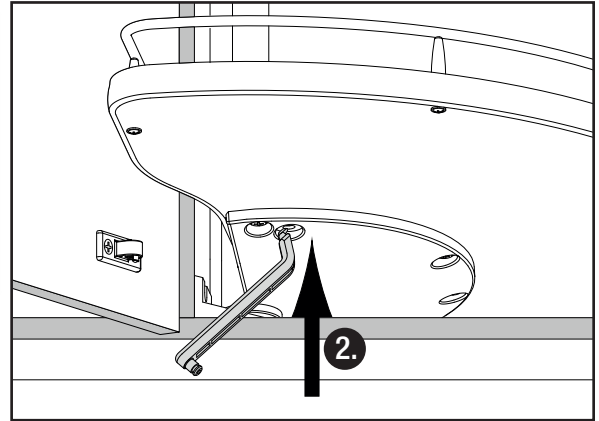

VS COR® Wheel 2/4

**VAUTH
SAGEL**

**VAUTH
SAGEL**
QUALITY
MADE IN GERMANY

Ø	A	B
650	325	30
750	375	30
850	425	30

mm

1

2

3

	X	
Ø		
650	86	92
750	86	92
850	158	92

2 x
4,0 x 16 mm

4,0 x 16 mm