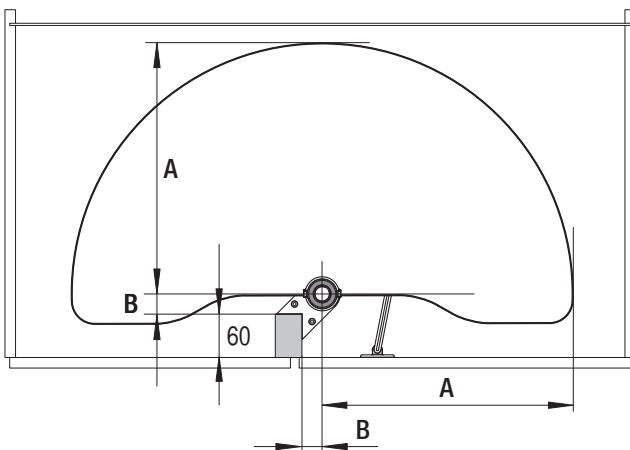

VS COR® Wheel 2/4

**VAUTH
SAGEL**

**VAUTH
SAGEL**
QUALITY
MADE IN GERMANY

Ø	A	B
650	325	30
750	375	30
850	425	30

mm

1

2

3

	X	
Ø		
650	86	92
750	86	92
850	158	92

2 x
4,0 x 16 mm

4,0 x 16 mm