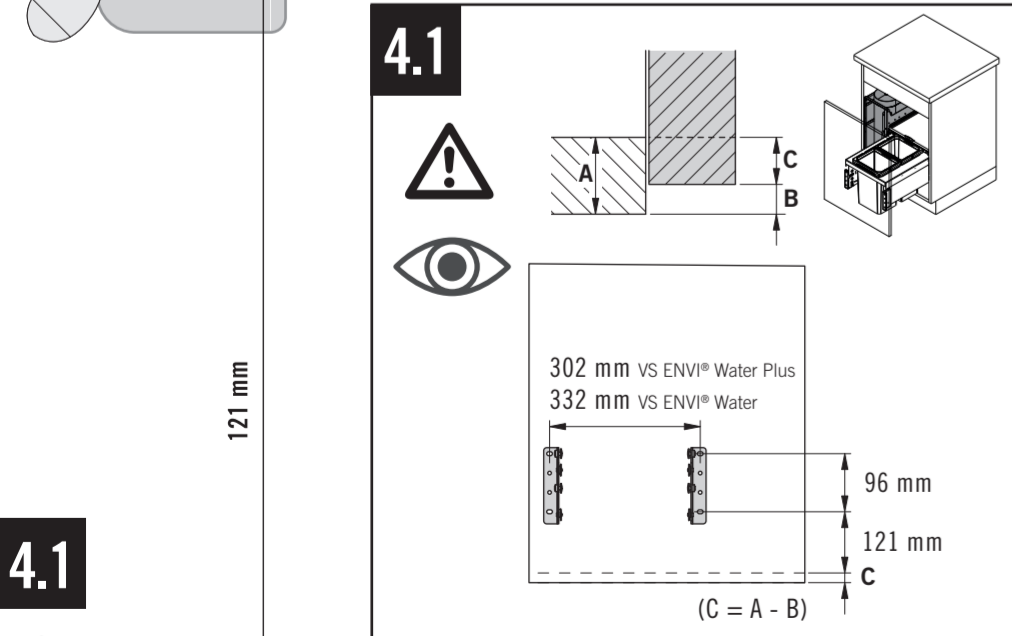

# VS ENVI® Water Plus VS ENVI® Space

200 mm Water  
230 mm Water Plus

10 / 2023  
31008167\_01