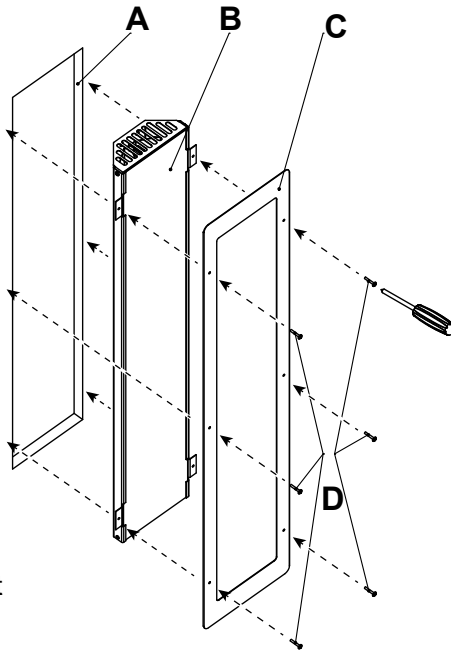

Infrarot-Strahler

Frontblende

VIT-BL-S / VIT-BL-L / VIT-BB-S / VIT-BB-L

MONTAGEANWEISUNG

Deutsch

- A ... Kabinenausschnitt
- B ... Infrarotstrahler
- C ... Edelstahlblende
- D ... Befestigungsschrauben

VIT-BL-S (350W) 1-027-948	Frontblende (Edelstahl gebürstet) 727 x 191 x 1 mm
VIT-BL-L (500W/750W/1300W) 1-028-779	Frontblende (Edelstahl gebürstet) 892 x 191 x 1 mm
VIT-BB-S (350W) 1-028-905	Frontblende schwarz (Edelstahl pulverbeschichtet) 727 x 191 x 1 mm
VIT-BB-L (500W/750W/1300W) 1-028-157	Frontblende schwarz (Edelstahl pulverbeschichtet) 892 x 191 x 1 mm

DE