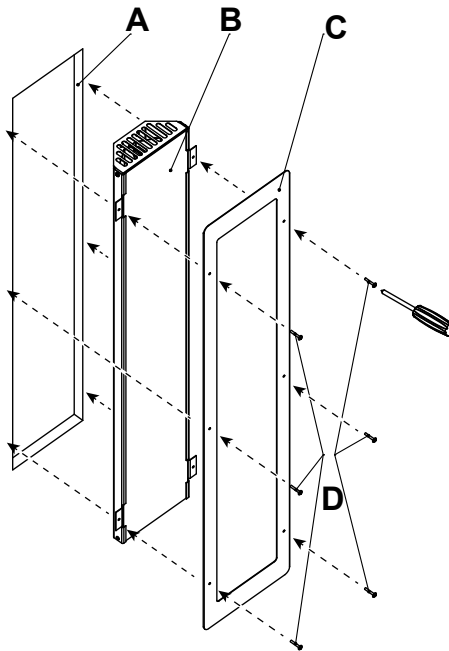

## INSTRUCTIONS FOR INSTALLATION

English

- A ... Cabin wall cutout
- B ... Infrared radiator
- C ... Frontcover
- D ... Mounting screws

VIT-BL-S (350W) 1-027-948	Frontcover (brushed stainless steel) 727 x 191 x 1 mm
VIT-BL-L (500W/750W/1300W) 1-028-779	Front cover (brushed stainless steel) 892 x 191 x 1 mm
VIT-BB-S (350W) 1-028-905	Front cover black (powder-coated stainless steel) 727 x 191 x 1 mm
VIT-BB-L (500W/750W/1300W) 1-028-157	Front cover black (powder-coated stainless steel) 892 x 191 x 1 mm