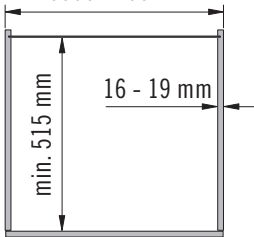

# VS SUB<sup>®</sup> Sink Saphir

VS SUB<sup>®</sup> Sink  
Front Pull-out

VS SUB<sup>®</sup> Basket  
Front Pull-out

VS SUB<sup>®</sup> Basket  
Internal Pull-out

PZ 2

400 / 450 / 500 /  
600 / 800 / 900 /  
1000 / 1200 mm