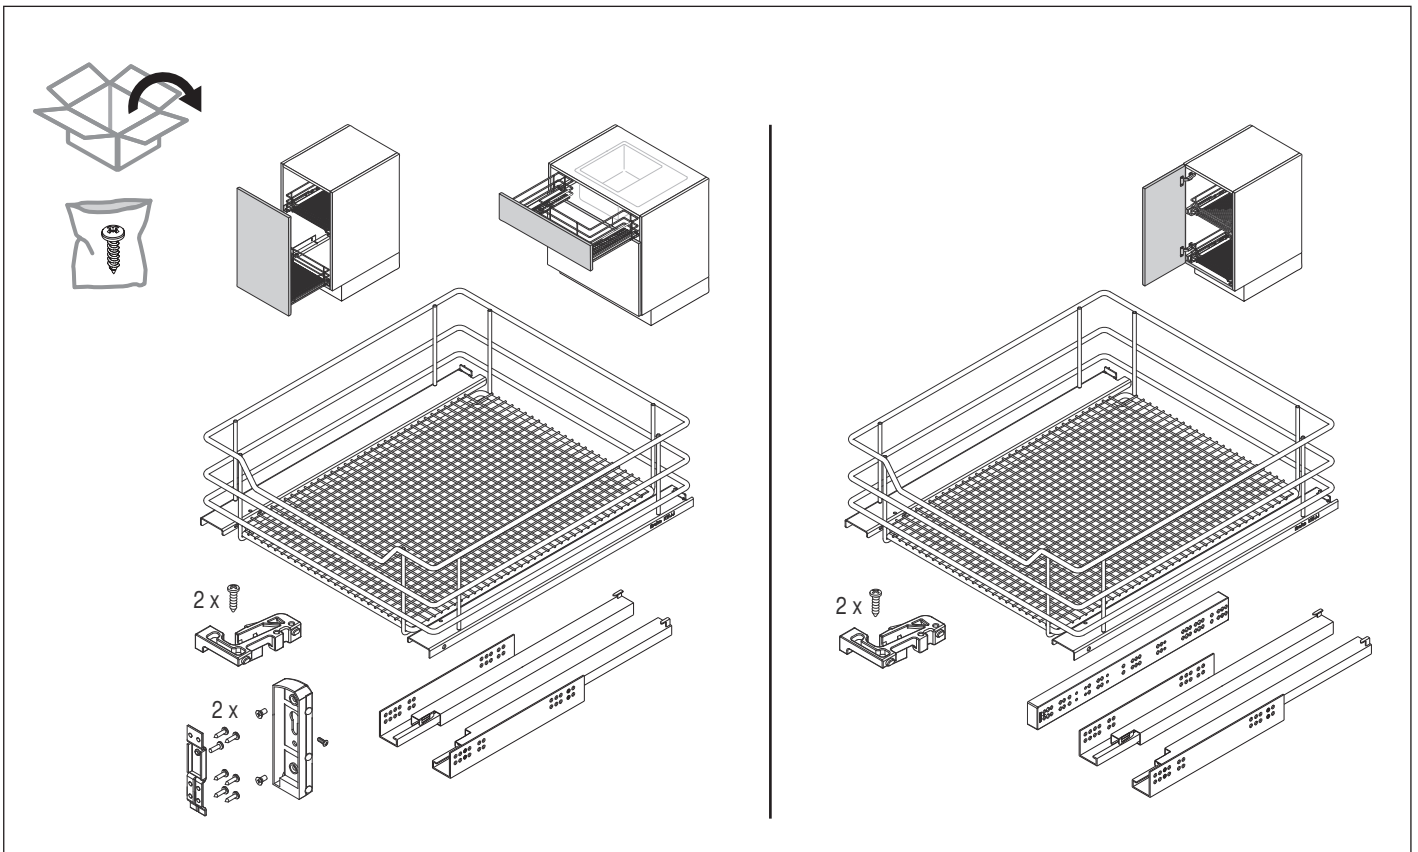

# VS SUB<sup>®</sup> Sink Saphir

VS SUB<sup>®</sup> Sink  
Front Pull-out

VS SUB<sup>®</sup> Basket  
Front Pull-out

VS SUB<sup>®</sup> Basket  
Internal Pull-out

PZ 2

400 / 450 / 500 /  
600 / 800 / 900 /  
1000 / 1200 mm