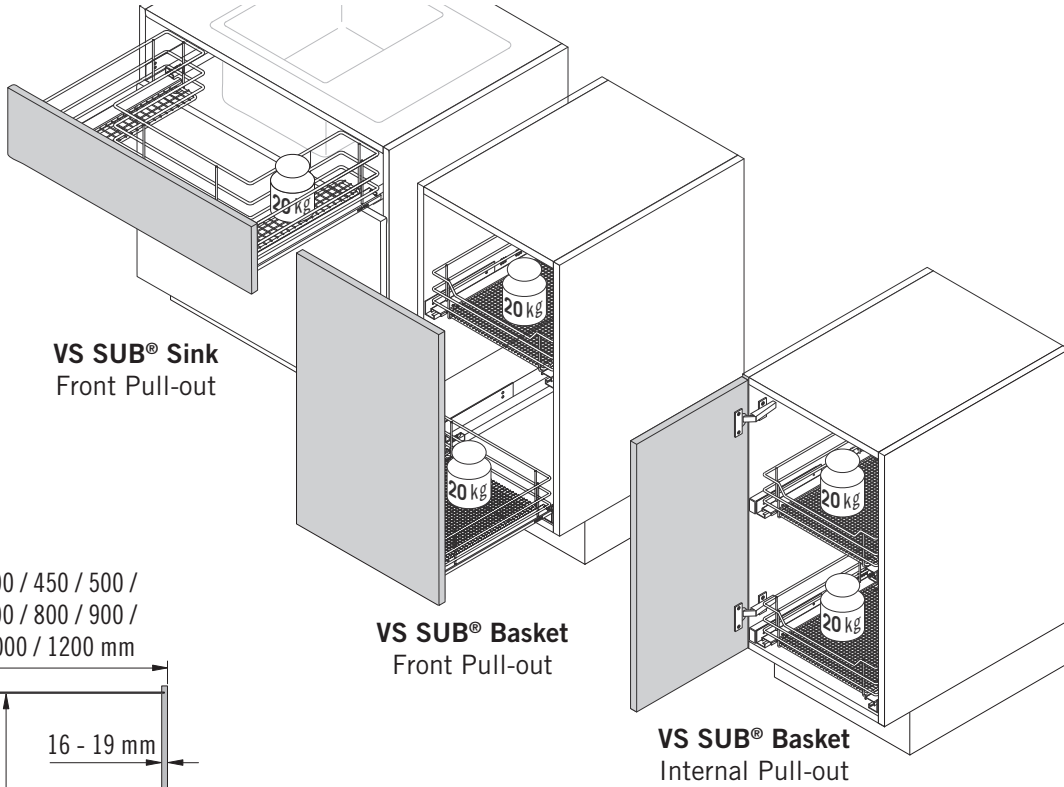

# VS SUB<sup>®</sup> Sink Saphir

VS SUB<sup>®</sup> Sink  
Front Pull-out

VS SUB<sup>®</sup> Basket  
Front Pull-out

VS SUB<sup>®</sup> Basket  
Internal Pull-out

PZ 2

400 / 450 / 500 /  
600 / 800 / 900 /  
1000 / 1200 mm