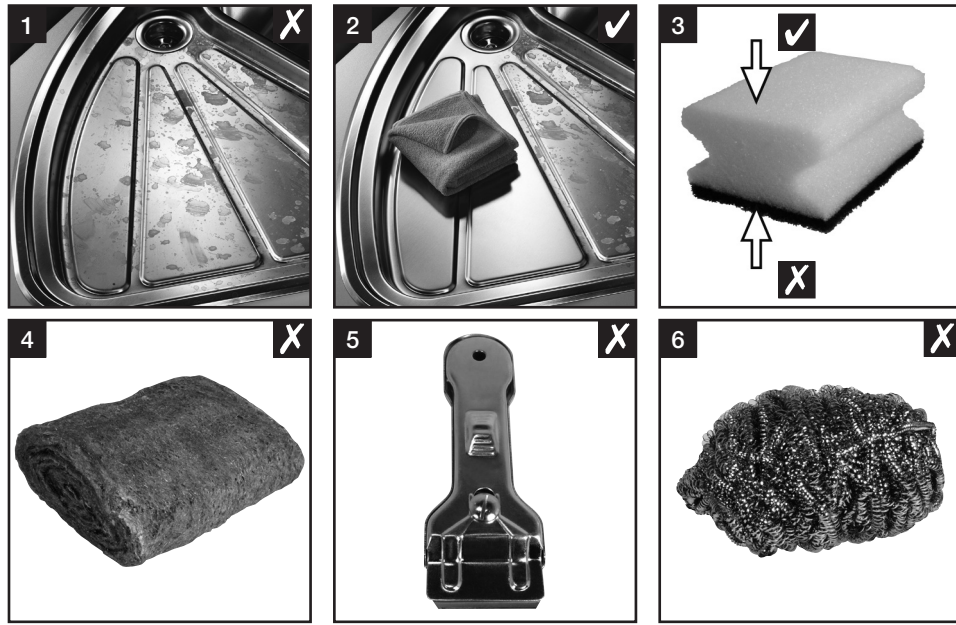

- ✓ OK
- ✗ not OK

7

blanco.com/care

- ✓ OK
- ✗ not OK