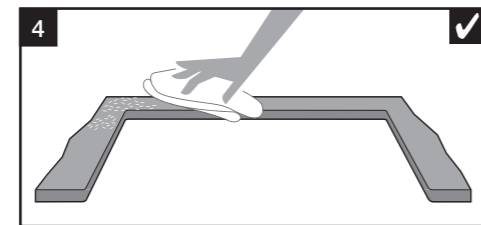

BLANCO

BLANCO GmbH + Co KG
 Service
 Tel.: +49 7045 44-81 419
 info@blanco.de
 www.blanco-germany.com

BLANCO FARMHOUSE KERAMIK

✓ OK
✗ not OK

	±5 mm A	±4 mm B	±2 mm R1
BLANCO FARMHOUSE Double Bowl	795 mm	490 mm	20 mm
BLANCO FARMHOUSE Single Bowl	795 mm	460 mm	20 mm