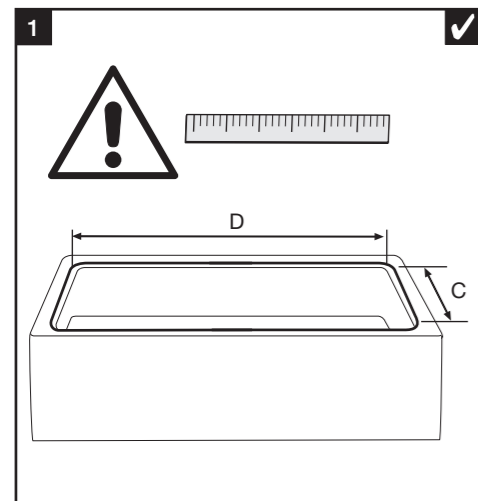

BLANCO

BLANCO GmbH + Co KG
 Service
 Tel.: +49 7045 44-81 419
 info@blanco.de
 www.blanco-germany.com

BLANCO FARMHOUSE KERAMIK

✓ OK
✗ not OK

	±5 mm A	±4 mm B	±2 mm R1
BLANCO FARMHOUSE Double Bowl	795 mm	490 mm	20 mm
BLANCO FARMHOUSE Single Bowl	795 mm	460 mm	20 mm