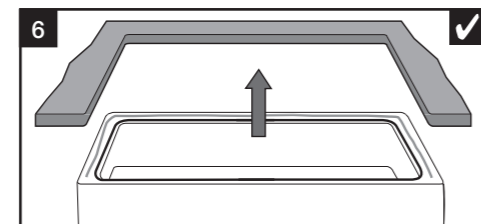

BLANCO

BLANCO GmbH + Co KG
 Service
 Tel.: +49 7045 44-81 419
 info@blanco.de
 www.blanco-germany.com

BLANCO FARMHOUSE KERAMIK

✓ OK
✗ not OK

	±5 mm A	±4 mm B	±2 mm R1
BLANCO FARMHOUSE Double Bowl	795 mm	490 mm	20 mm
BLANCO FARMHOUSE Single Bowl	795 mm	460 mm	20 mm