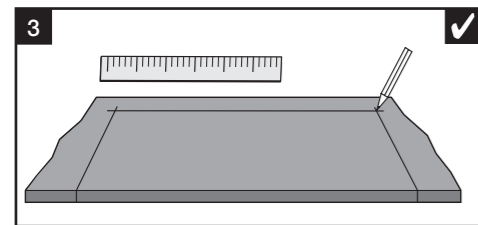

BLANCO

BLANCO GmbH + Co KG
 Service
 Tel.: +49 7045 44-81 419
 info@blanco.de
 www.blanco-germany.com

BLANCO FARMHOUSE KERAMIK

✓ OK
✗ not OK

	±5 mm A	±4 mm B	±2 mm R1
BLANCO FARMHOUSE Double Bowl	795 mm	490 mm	20 mm
BLANCO FARMHOUSE Single Bowl	795 mm	460 mm	20 mm