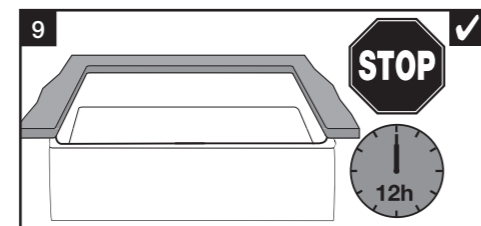

BLANCO

BLANCO GmbH + Co KG
 Service
 Tel.: +49 7045 44-81 419
 info@blanco.de
 www.blanco-germany.com

BLANCO FARMHOUSE KERAMIK

✓ OK
✗ not OK

	±5 mm A	±4 mm B	±2 mm R1
BLANCO FARMHOUSE Double Bowl	795 mm	490 mm	20 mm
BLANCO FARMHOUSE Single Bowl	795 mm	460 mm	20 mm