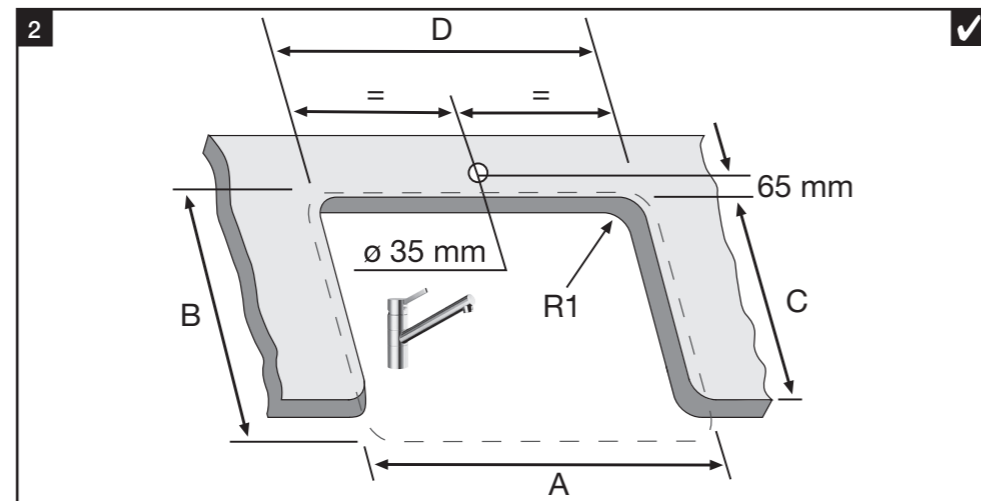

BLANCO

BLANCO GmbH + Co KG
 Service
 Tel.: +49 7045 44-81 419
 info@blanco.de
 www.blanco-germany.com

BLANCO FARMHOUSE KERAMIK

✓ OK
✗ not OK

	±5 mm A	±4 mm B	±2 mm R1
BLANCO FARMHOUSE Double Bowl	795 mm	490 mm	20 mm
BLANCO FARMHOUSE Single Bowl	795 mm	460 mm	20 mm