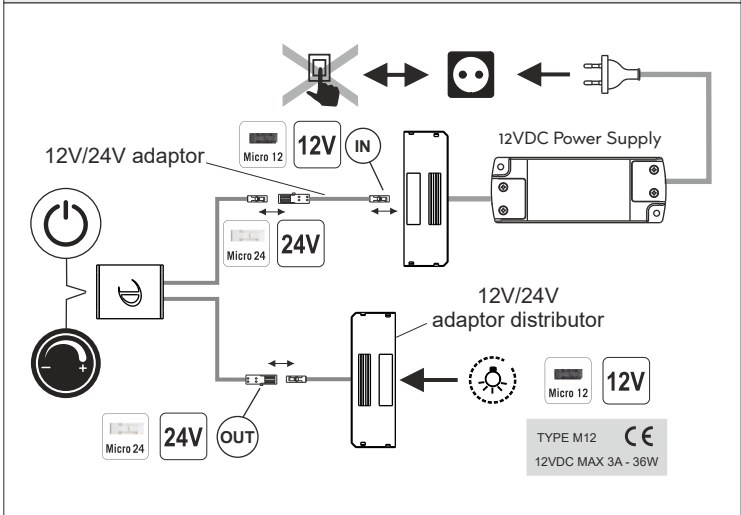

ON / OFF

DIMMER LIGHT

DOTTI 12Vdc: 12V/24V adaptors

12 VDC Power Supply

12V/24V adaptor

Micro 12 12V IN

Micro 24 24V OUT

12V/24V adaptor distributor

Micro 12 12V

TYPE M12 CE
12VDC MAX 3A - 36W

ON / OFF

DIMMER LIGHT

OFF

WEEE

DOTTI

DOTTI D-M

DOTTI D-M

DOTTI D-M 12Vdc: 12V/24V adaptors

DOTTI D-M 24Vdc

DOTTI D-M

DOTTI D-M