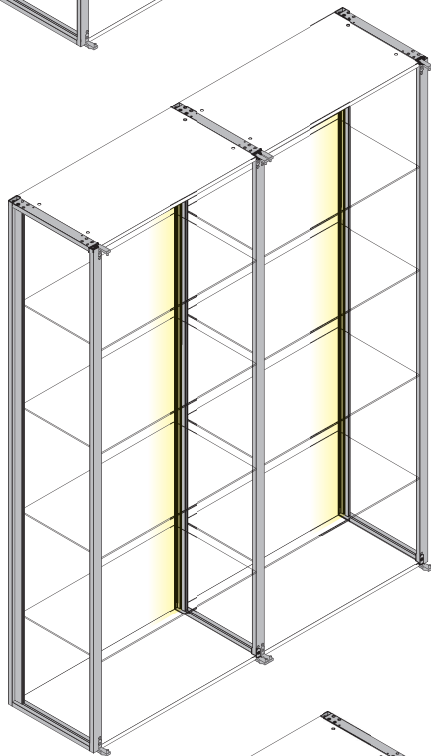

option
1

Standard solution.

option
2

Full-height lighting integrated in the frame side.

option
3

Integrated shelves lighting with hidden cable routing inside the frame side.